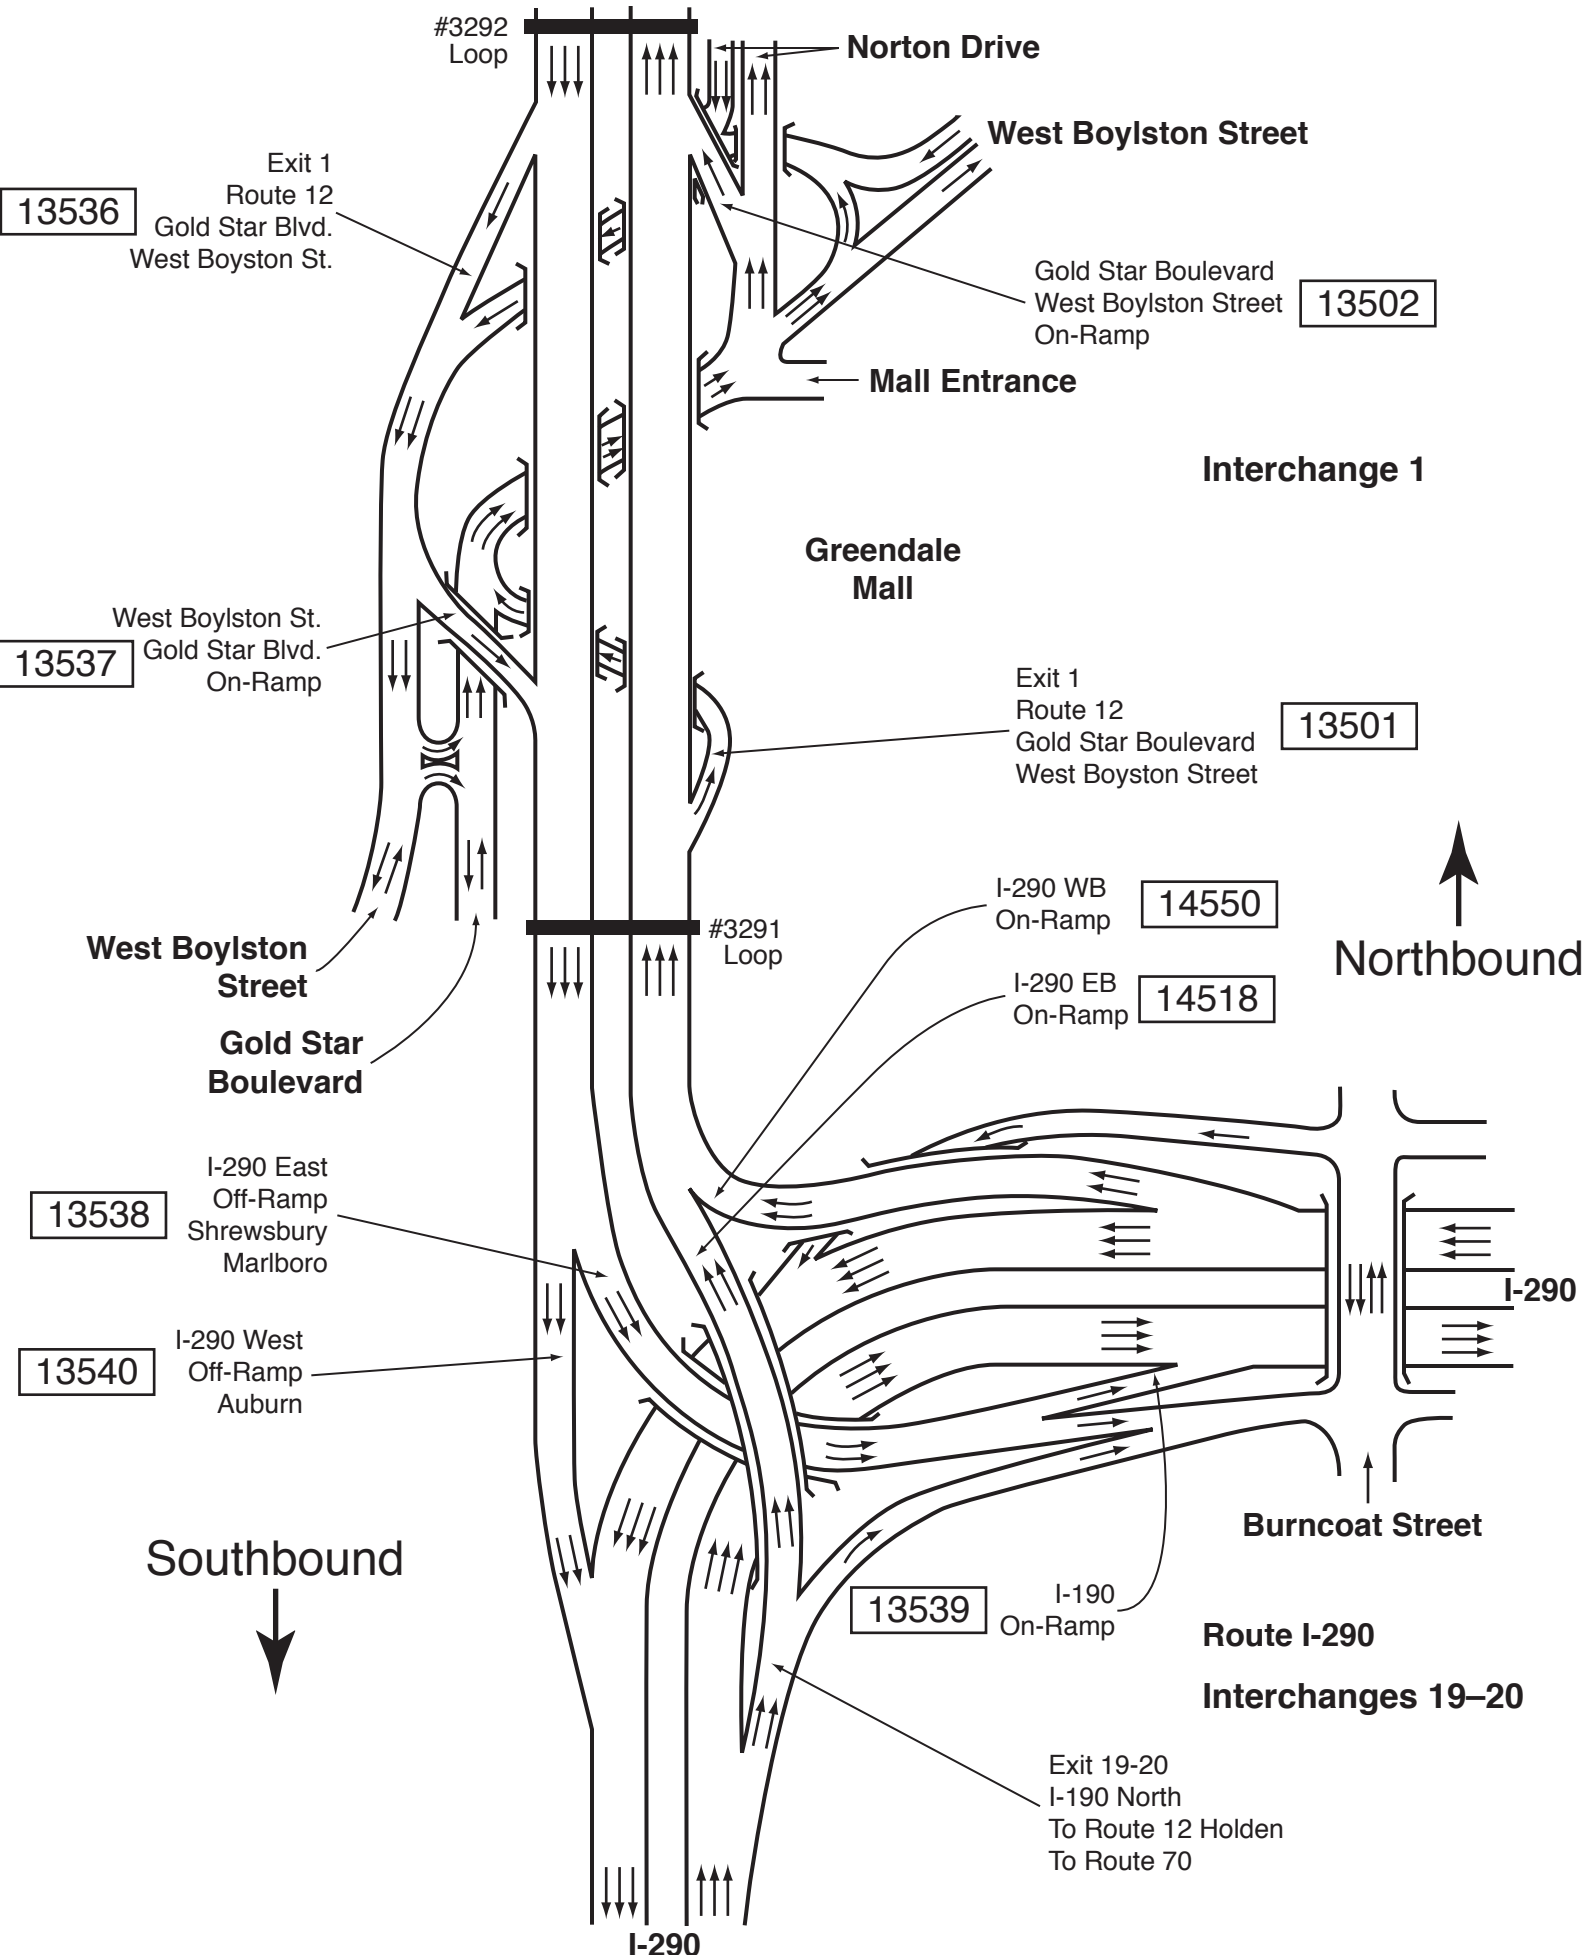

I-190

**I-290, Worcester, to Route 2, Leominster
Count Station Identification**

I-290—Gold Star Boulevard/West Boyston Street: Worcester

I-190: I-290, Worcester, to Route 2, Leominster

Ararat Street—West Mountain Street: Worcester

I-190: I-290, Worcester, to Route 2, Leominster

Route 12—Route 140—Route 12: West Boylston—Sterling

I-190: I-290, Worcester, to Route 2, Leominster

Route 117—Route 2: Leominster