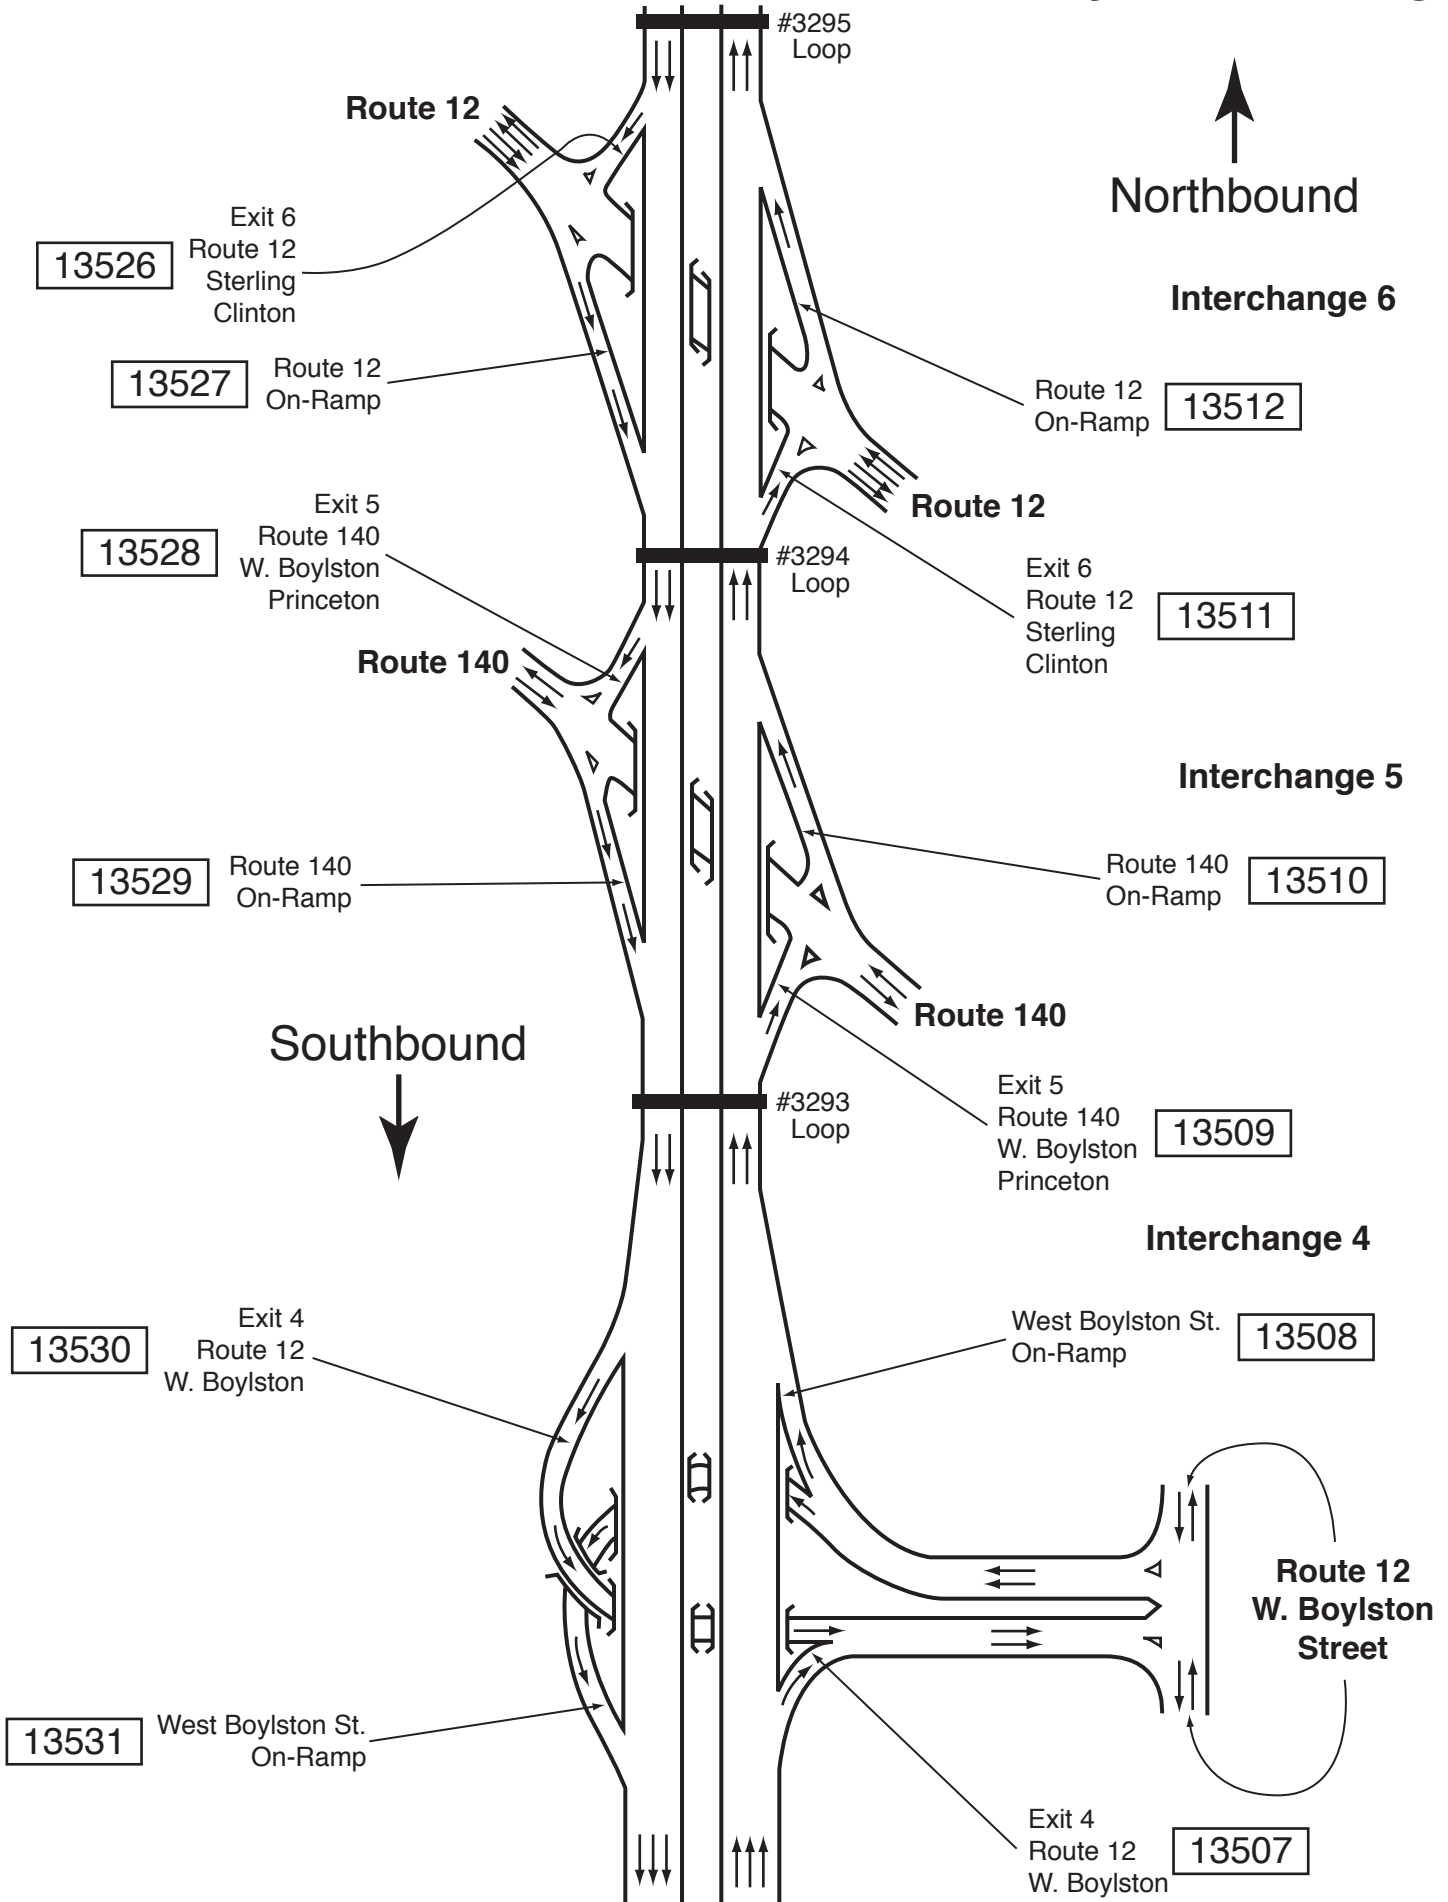

I-190

**I-290, Worcester, to Route 2, Leominster
Count Station Identification**

I-290—Gold Star Boulevard/West Boyston Street: Worcester

I-190: I-290, Worcester, to Route 2, Leominster

Ararat Street—West Mountain Street: Worcester

I-190: I-290, Worcester, to Route 2, Leominster

Route 12—Route 140—Route 12: West Boylston—Sterling

I-190: I-290, Worcester, to Route 2, Leominster

Route 117—Route 2: Leominster