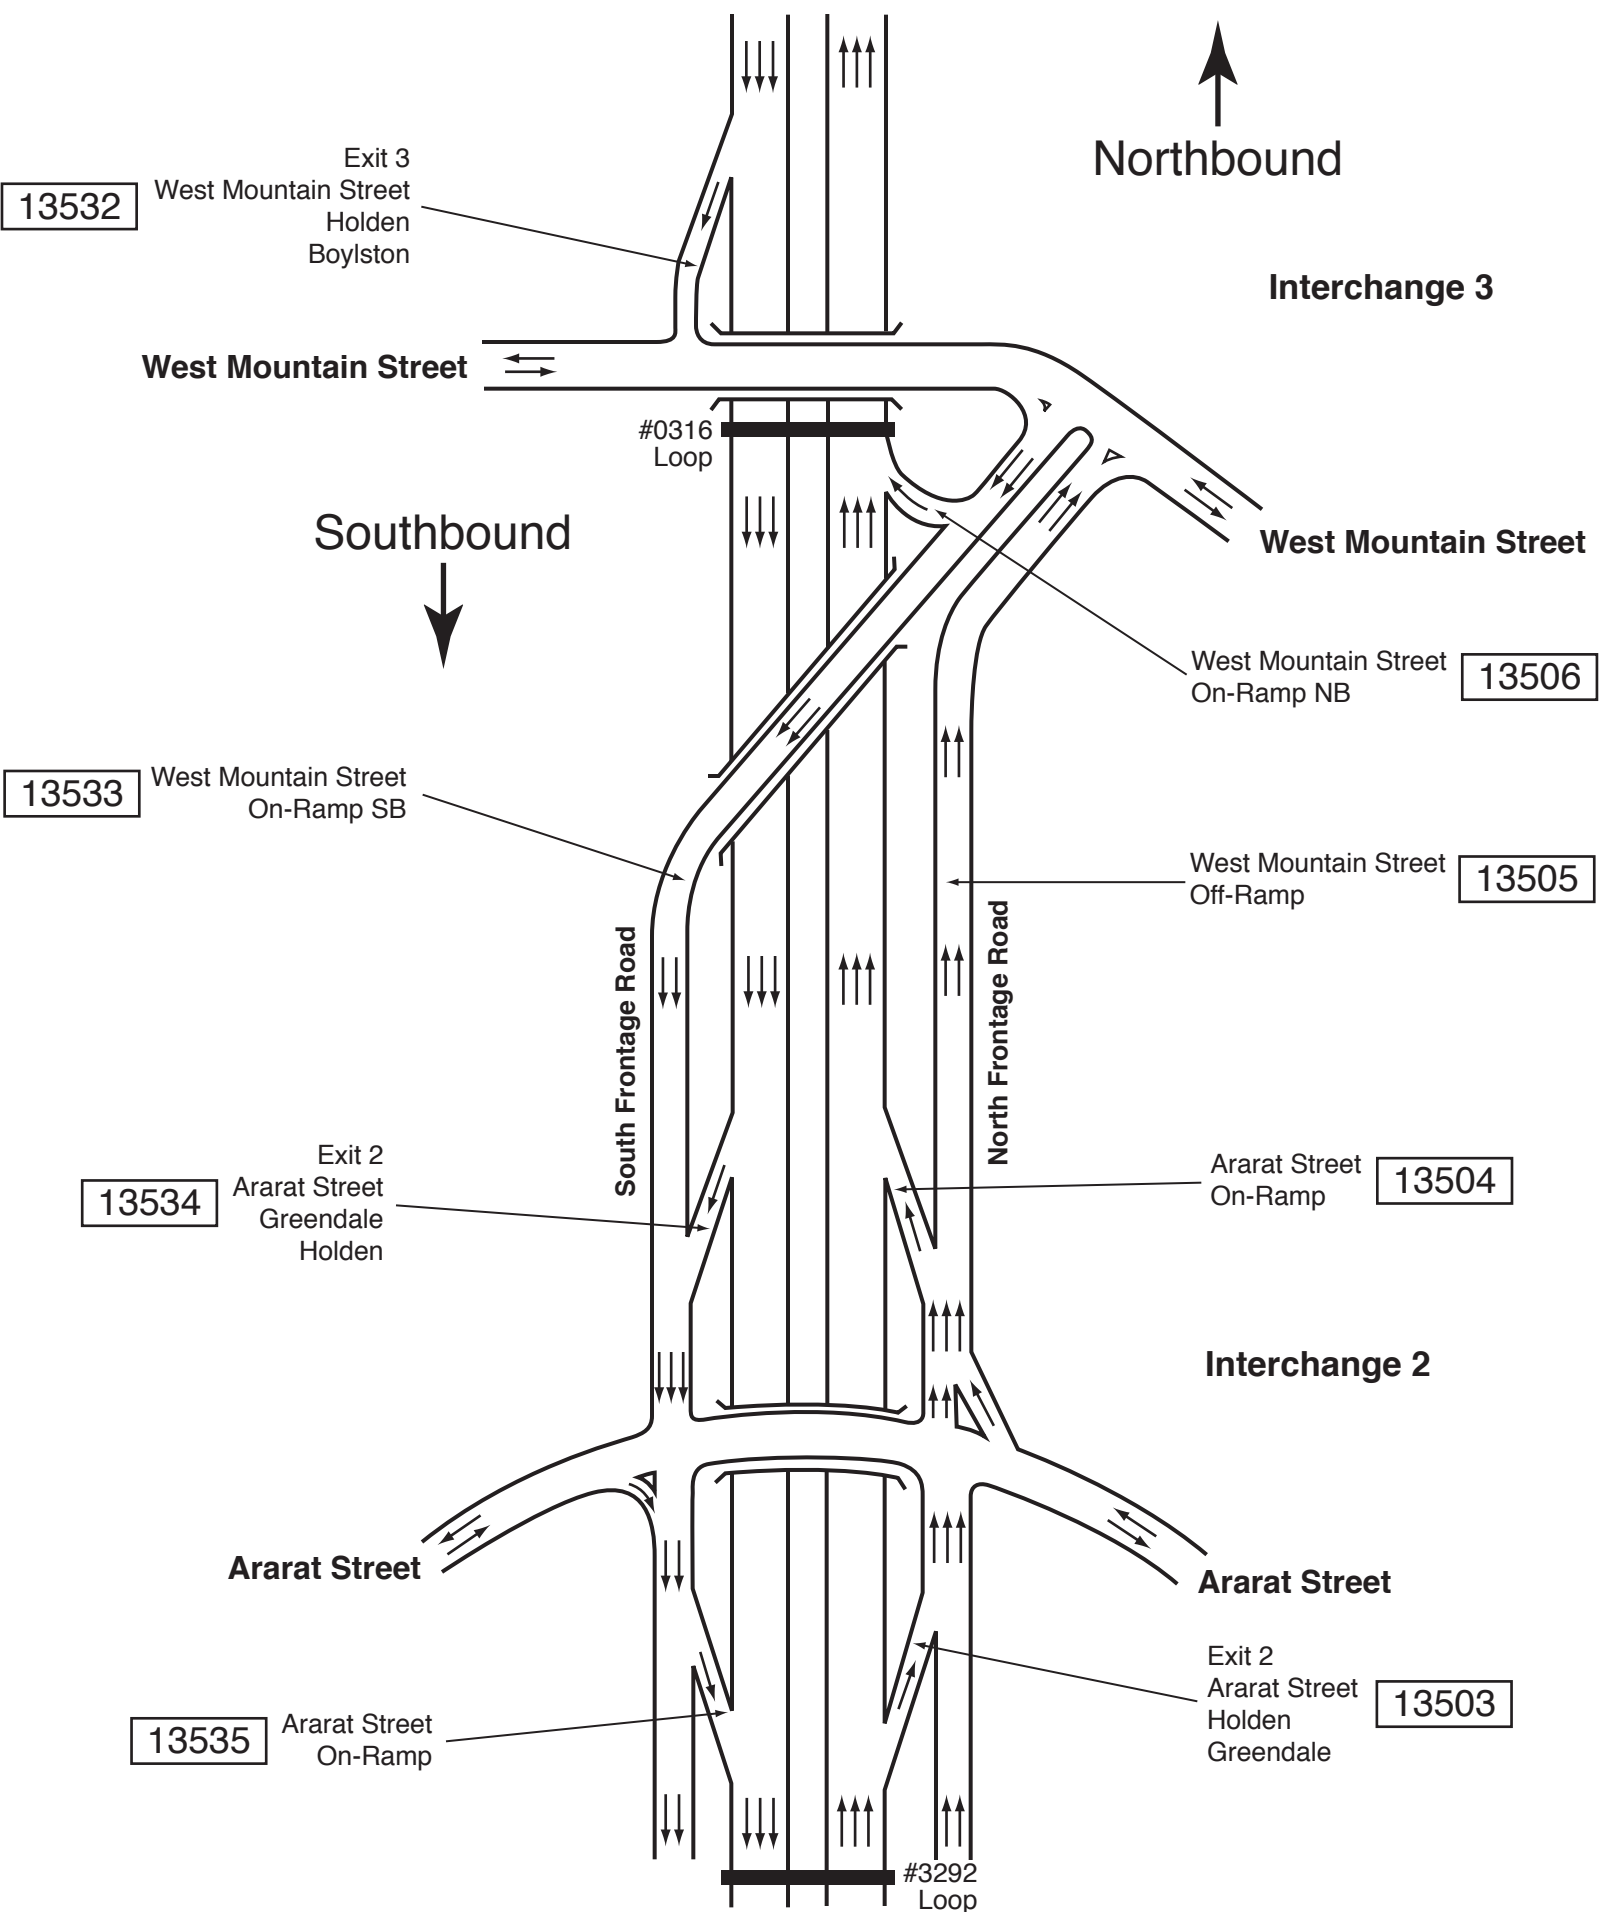

I-190

**I-290, Worcester, to Route 2, Leominster
Count Station Identification**

I-290—Gold Star Boulevard/West Boyston Street: Worcester

I-190: I-290, Worcester, to Route 2, Leominster

Ararat Street—West Mountain Street: Worcester

I-190: I-290, Worcester, to Route 2, Leominster

Route 12—Route 140—Route 12: West Boylston—Sterling

I-190: I-290, Worcester, to Route 2, Leominster

Route 117—Route 2: Leominster