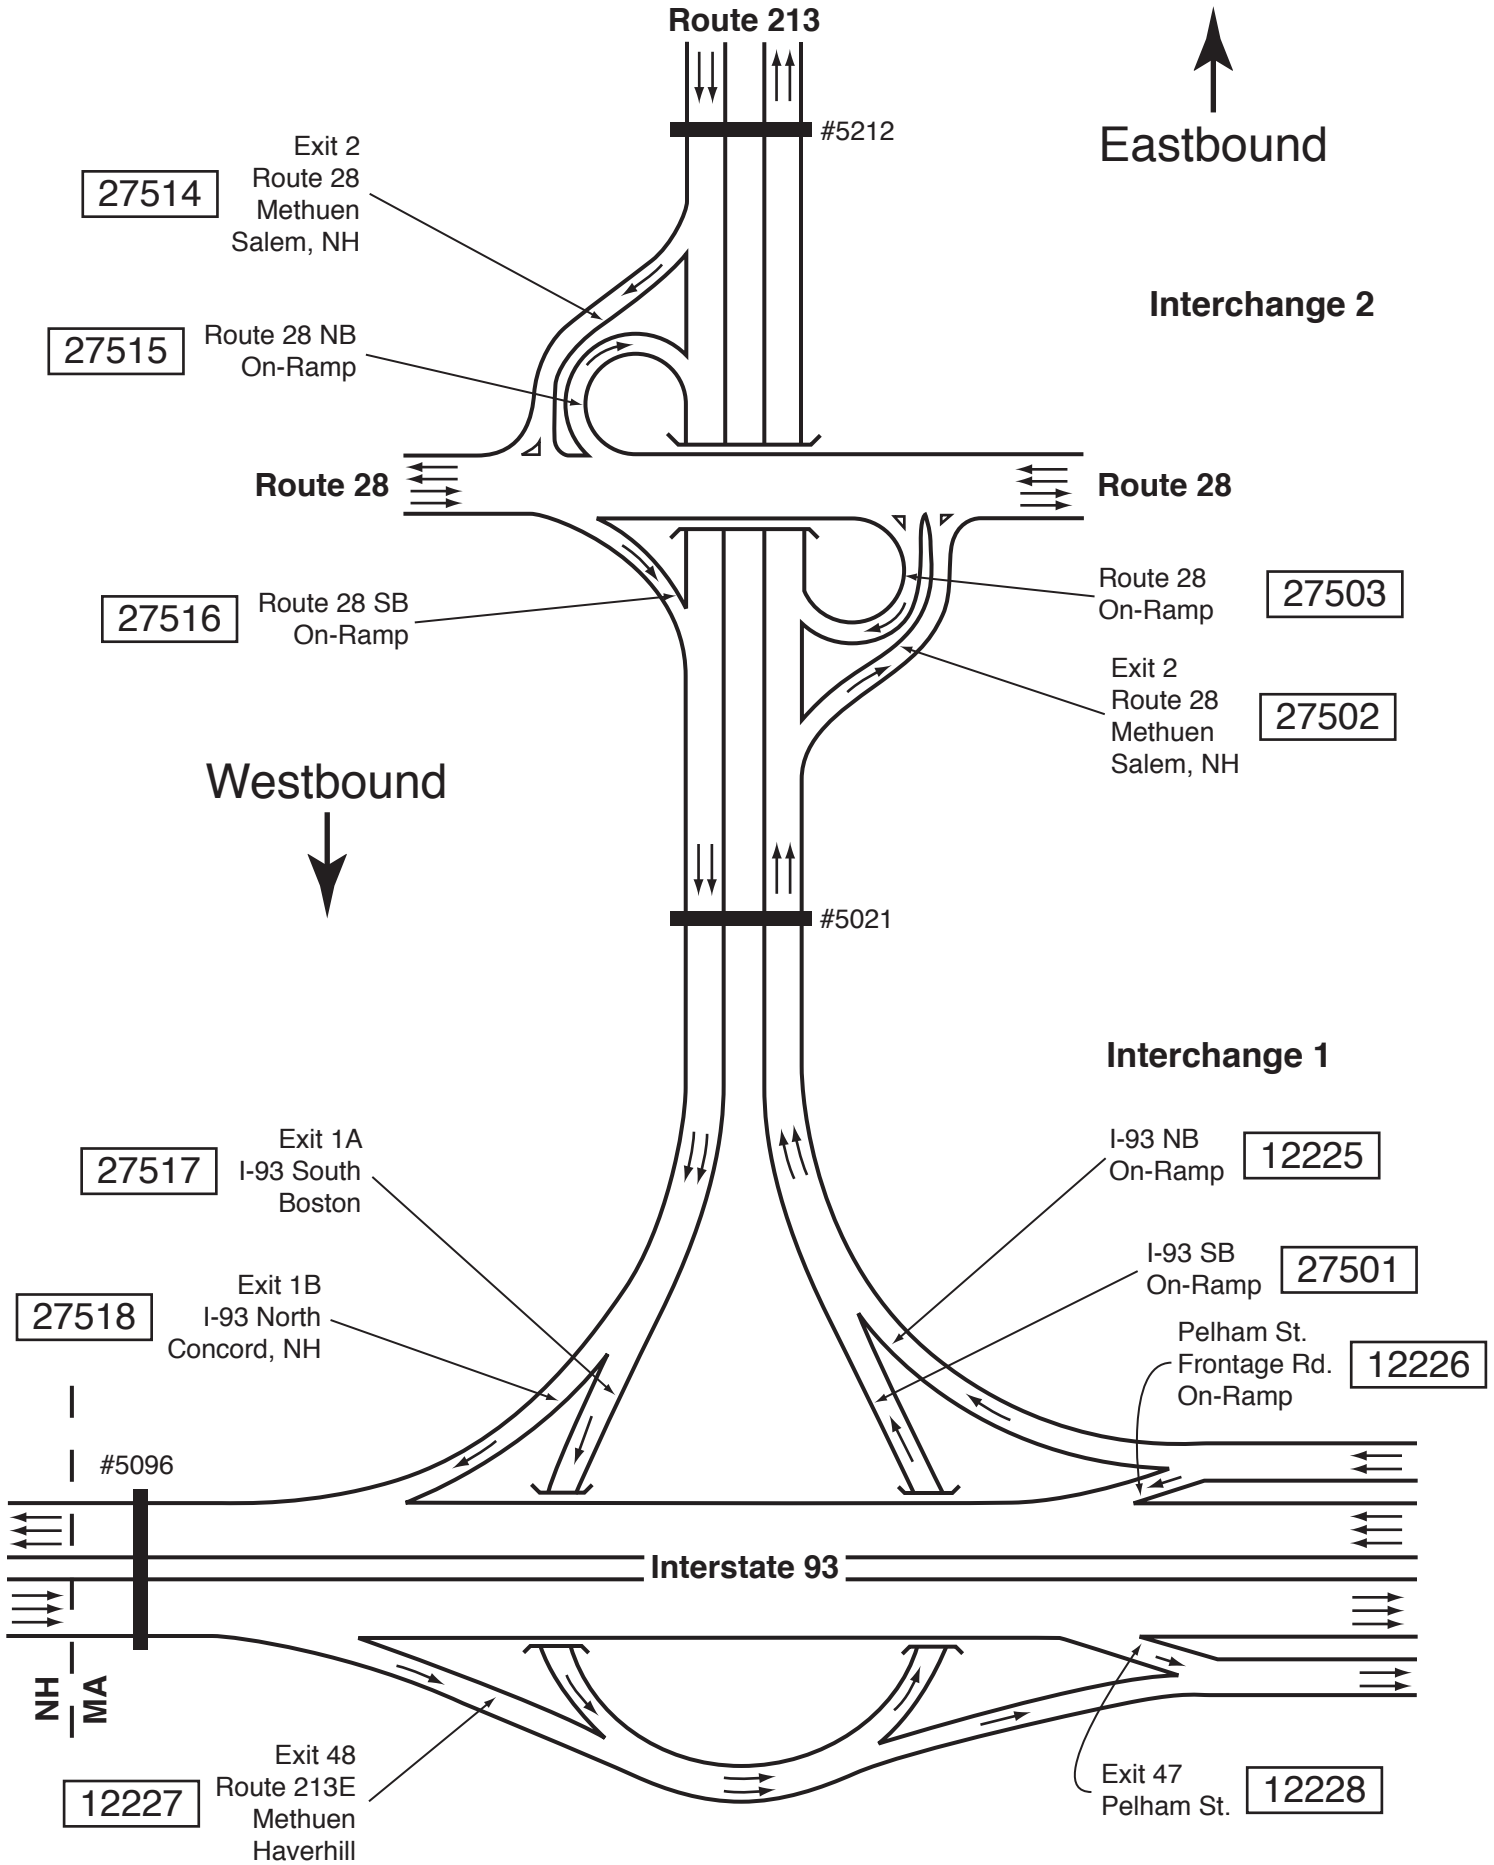

Route 213

Route 213: Methuen I-93—Route 28

Route 213: Methuen Howe Street—Pleasant Valley Street—I-495