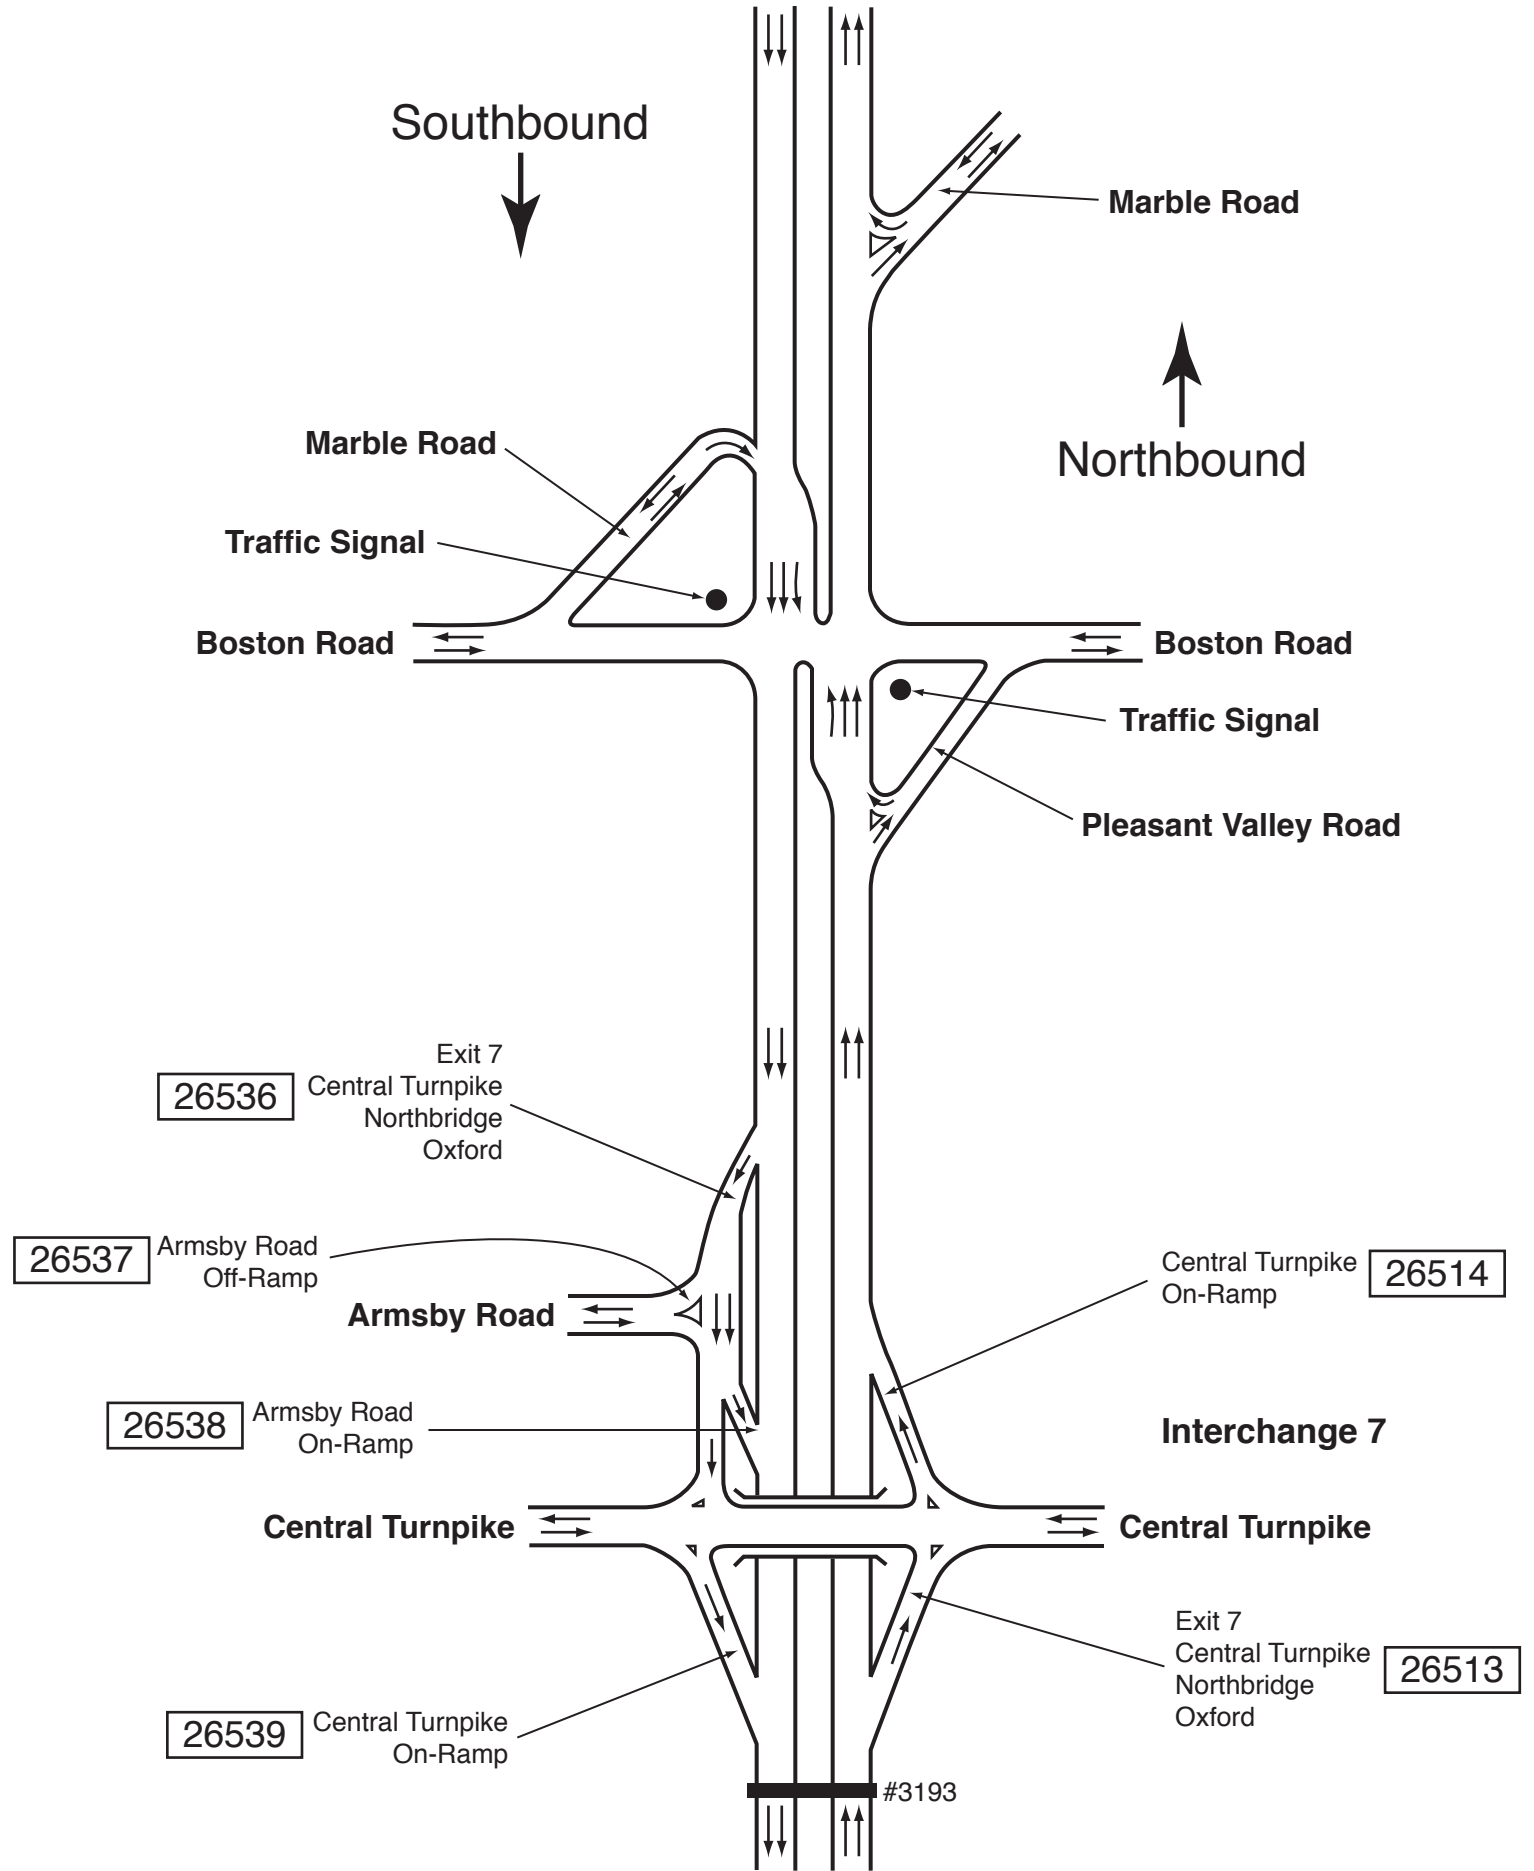

# Route 146: Rhode Island State Line to I-290, Worcester

## Route 20/Mass Pike—Blackstone River Road: Worcester