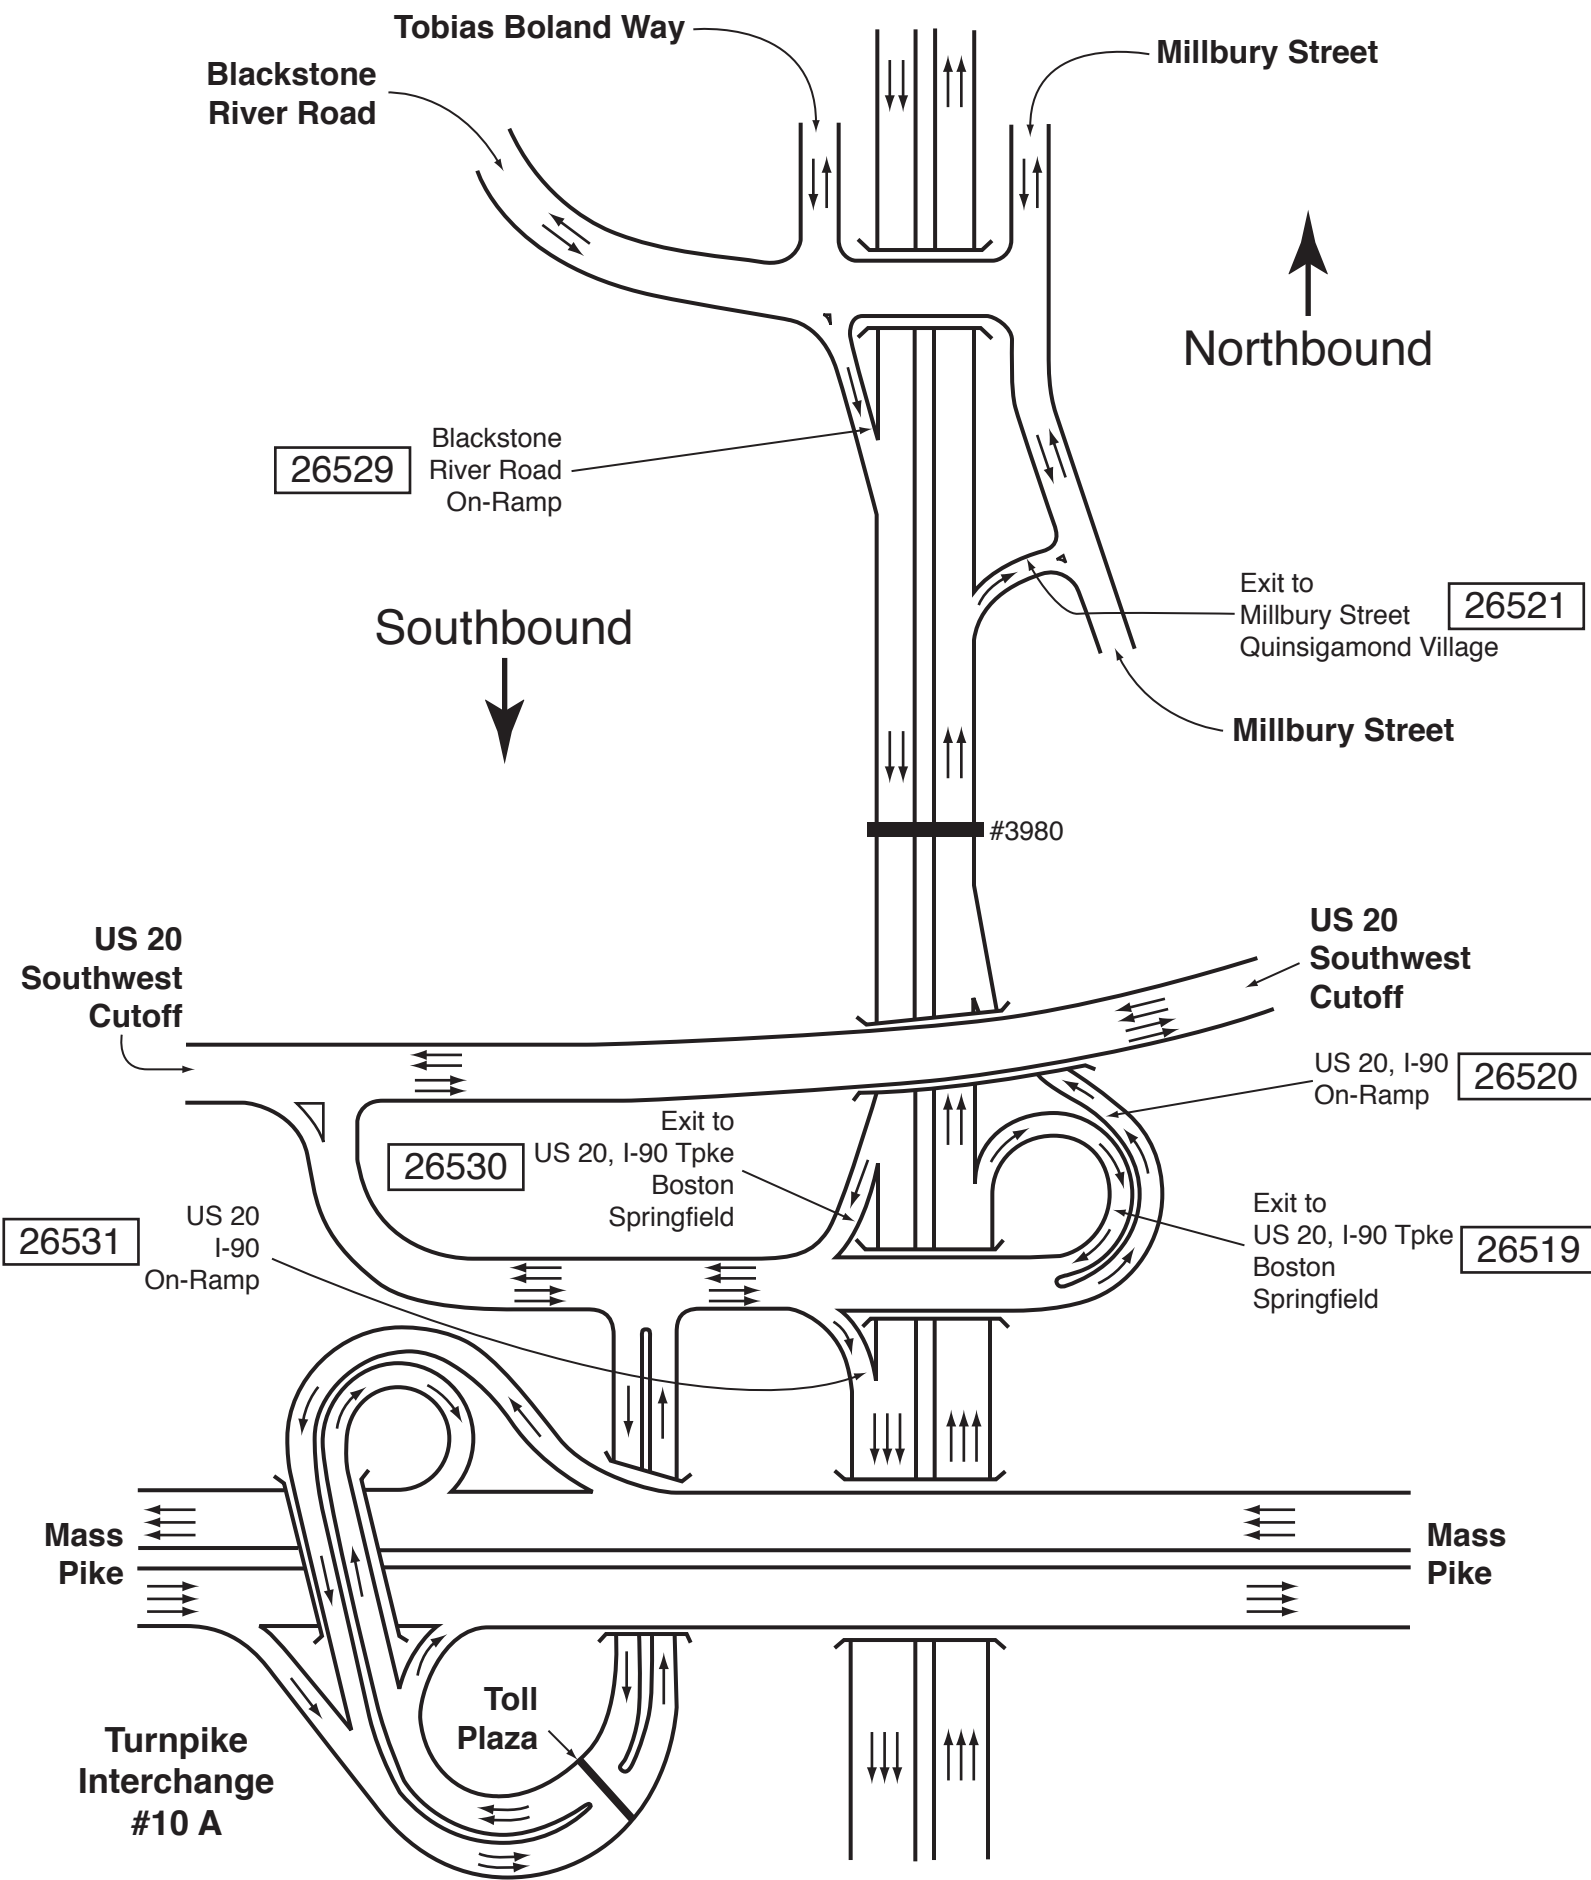

# Route 146: Rhode Island State Line to I-290, Worcester Central Turnpike—Boston Road Area: Sutton

# Route 146: Rhode Island State Line to I-290, Worcester

## Route 20/Mass Pike—Blackstone River Road: Worcester