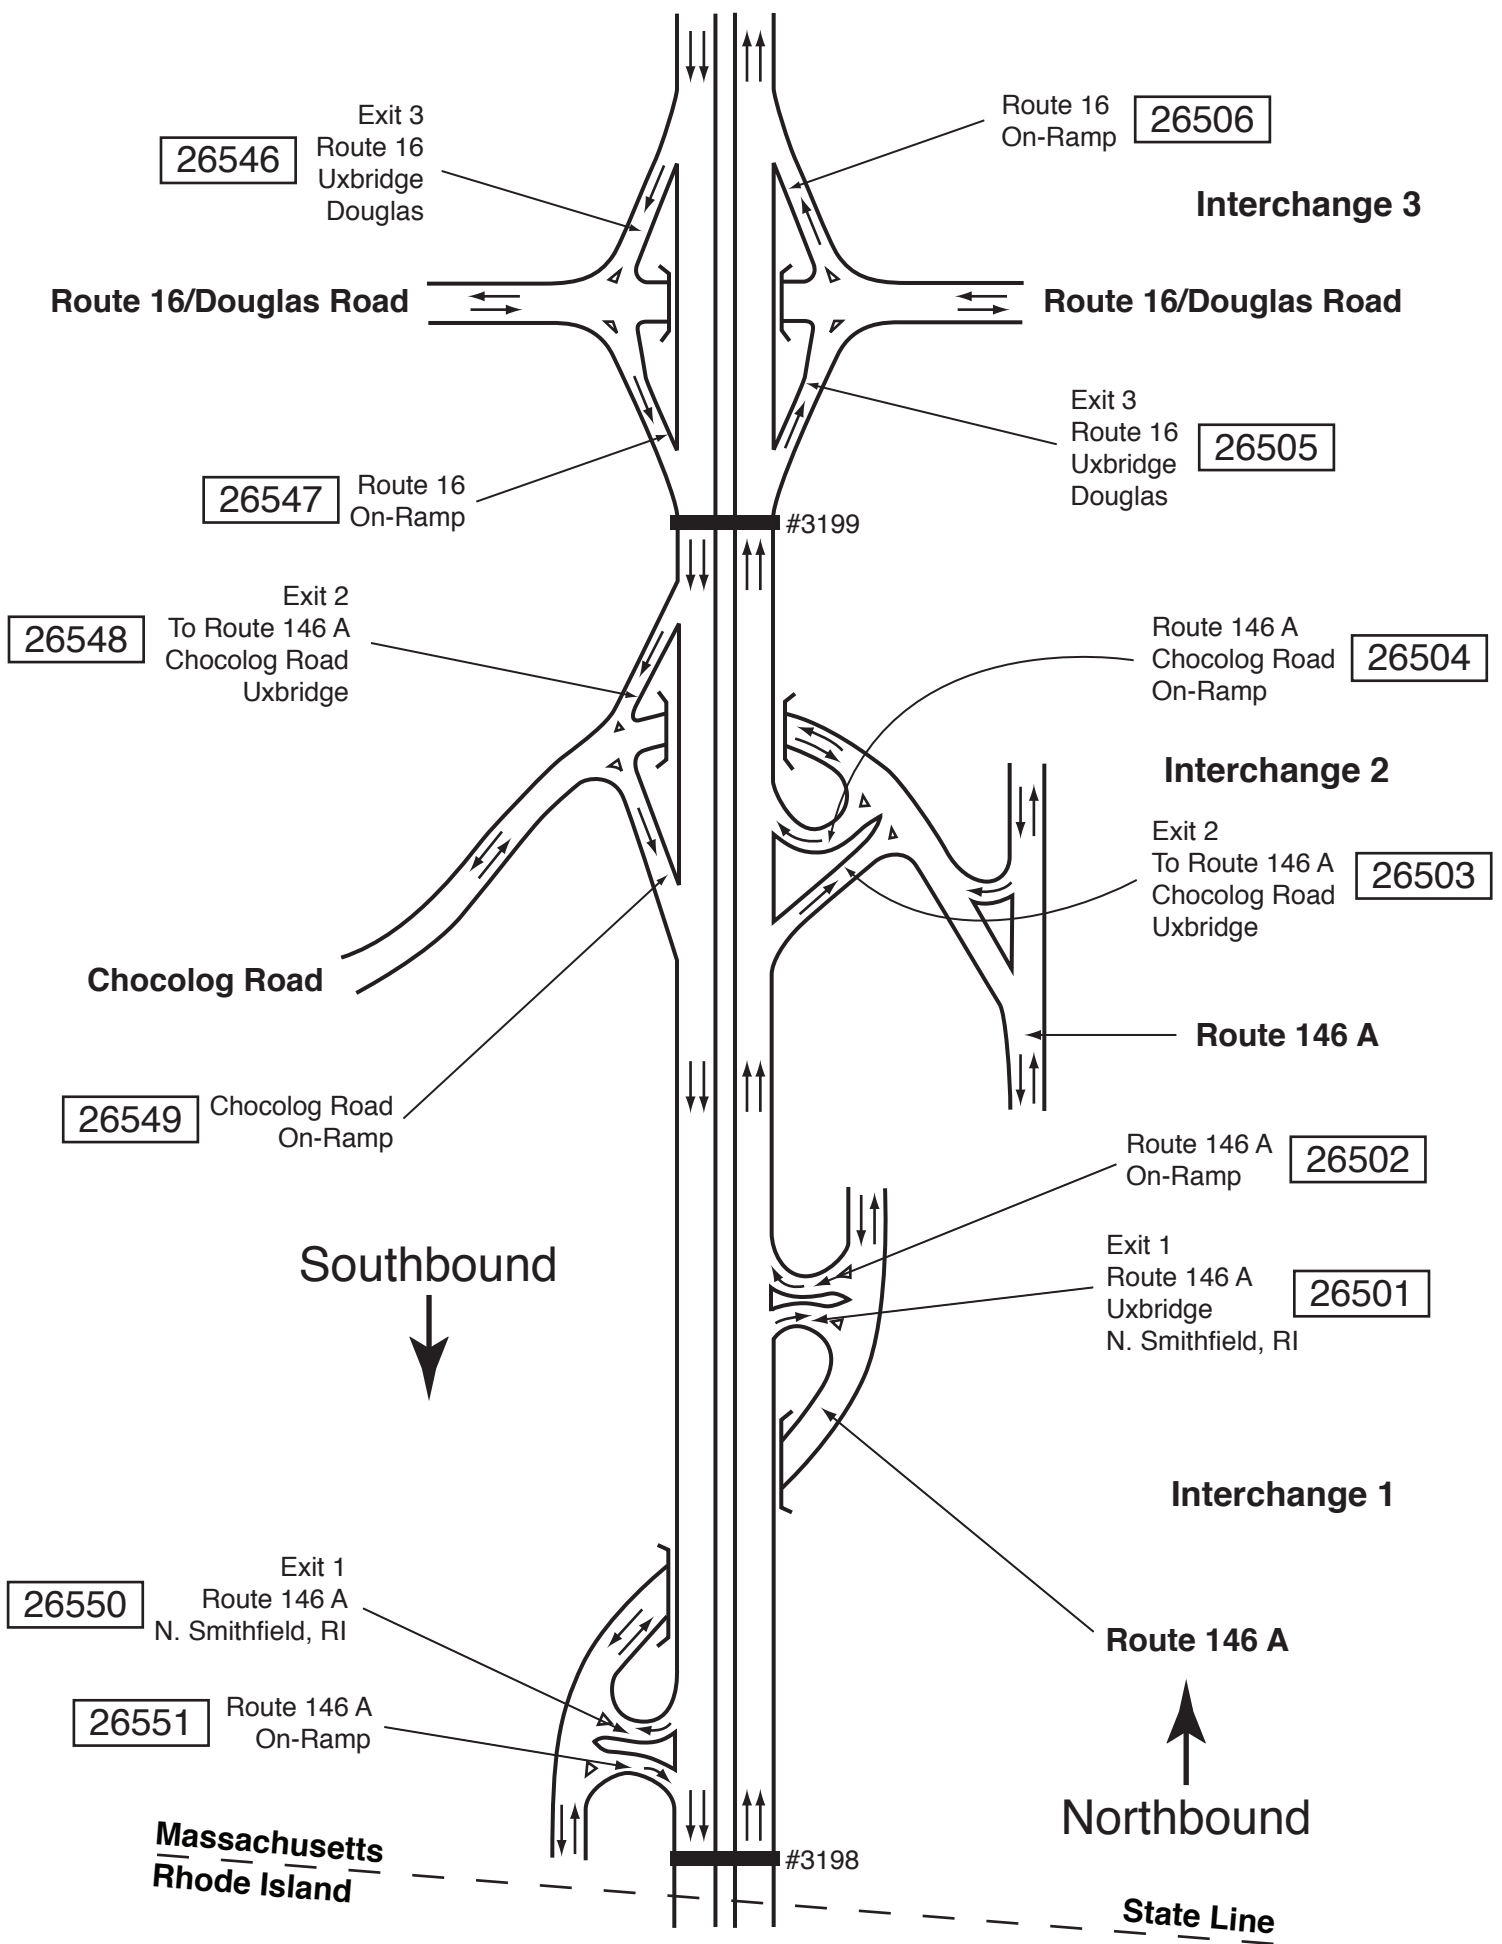

Route 146: Rhode Island State Line to I-290, Worcester

Route 146A—Chocolog Road—Route 16/Douglas Road: Uxbridge