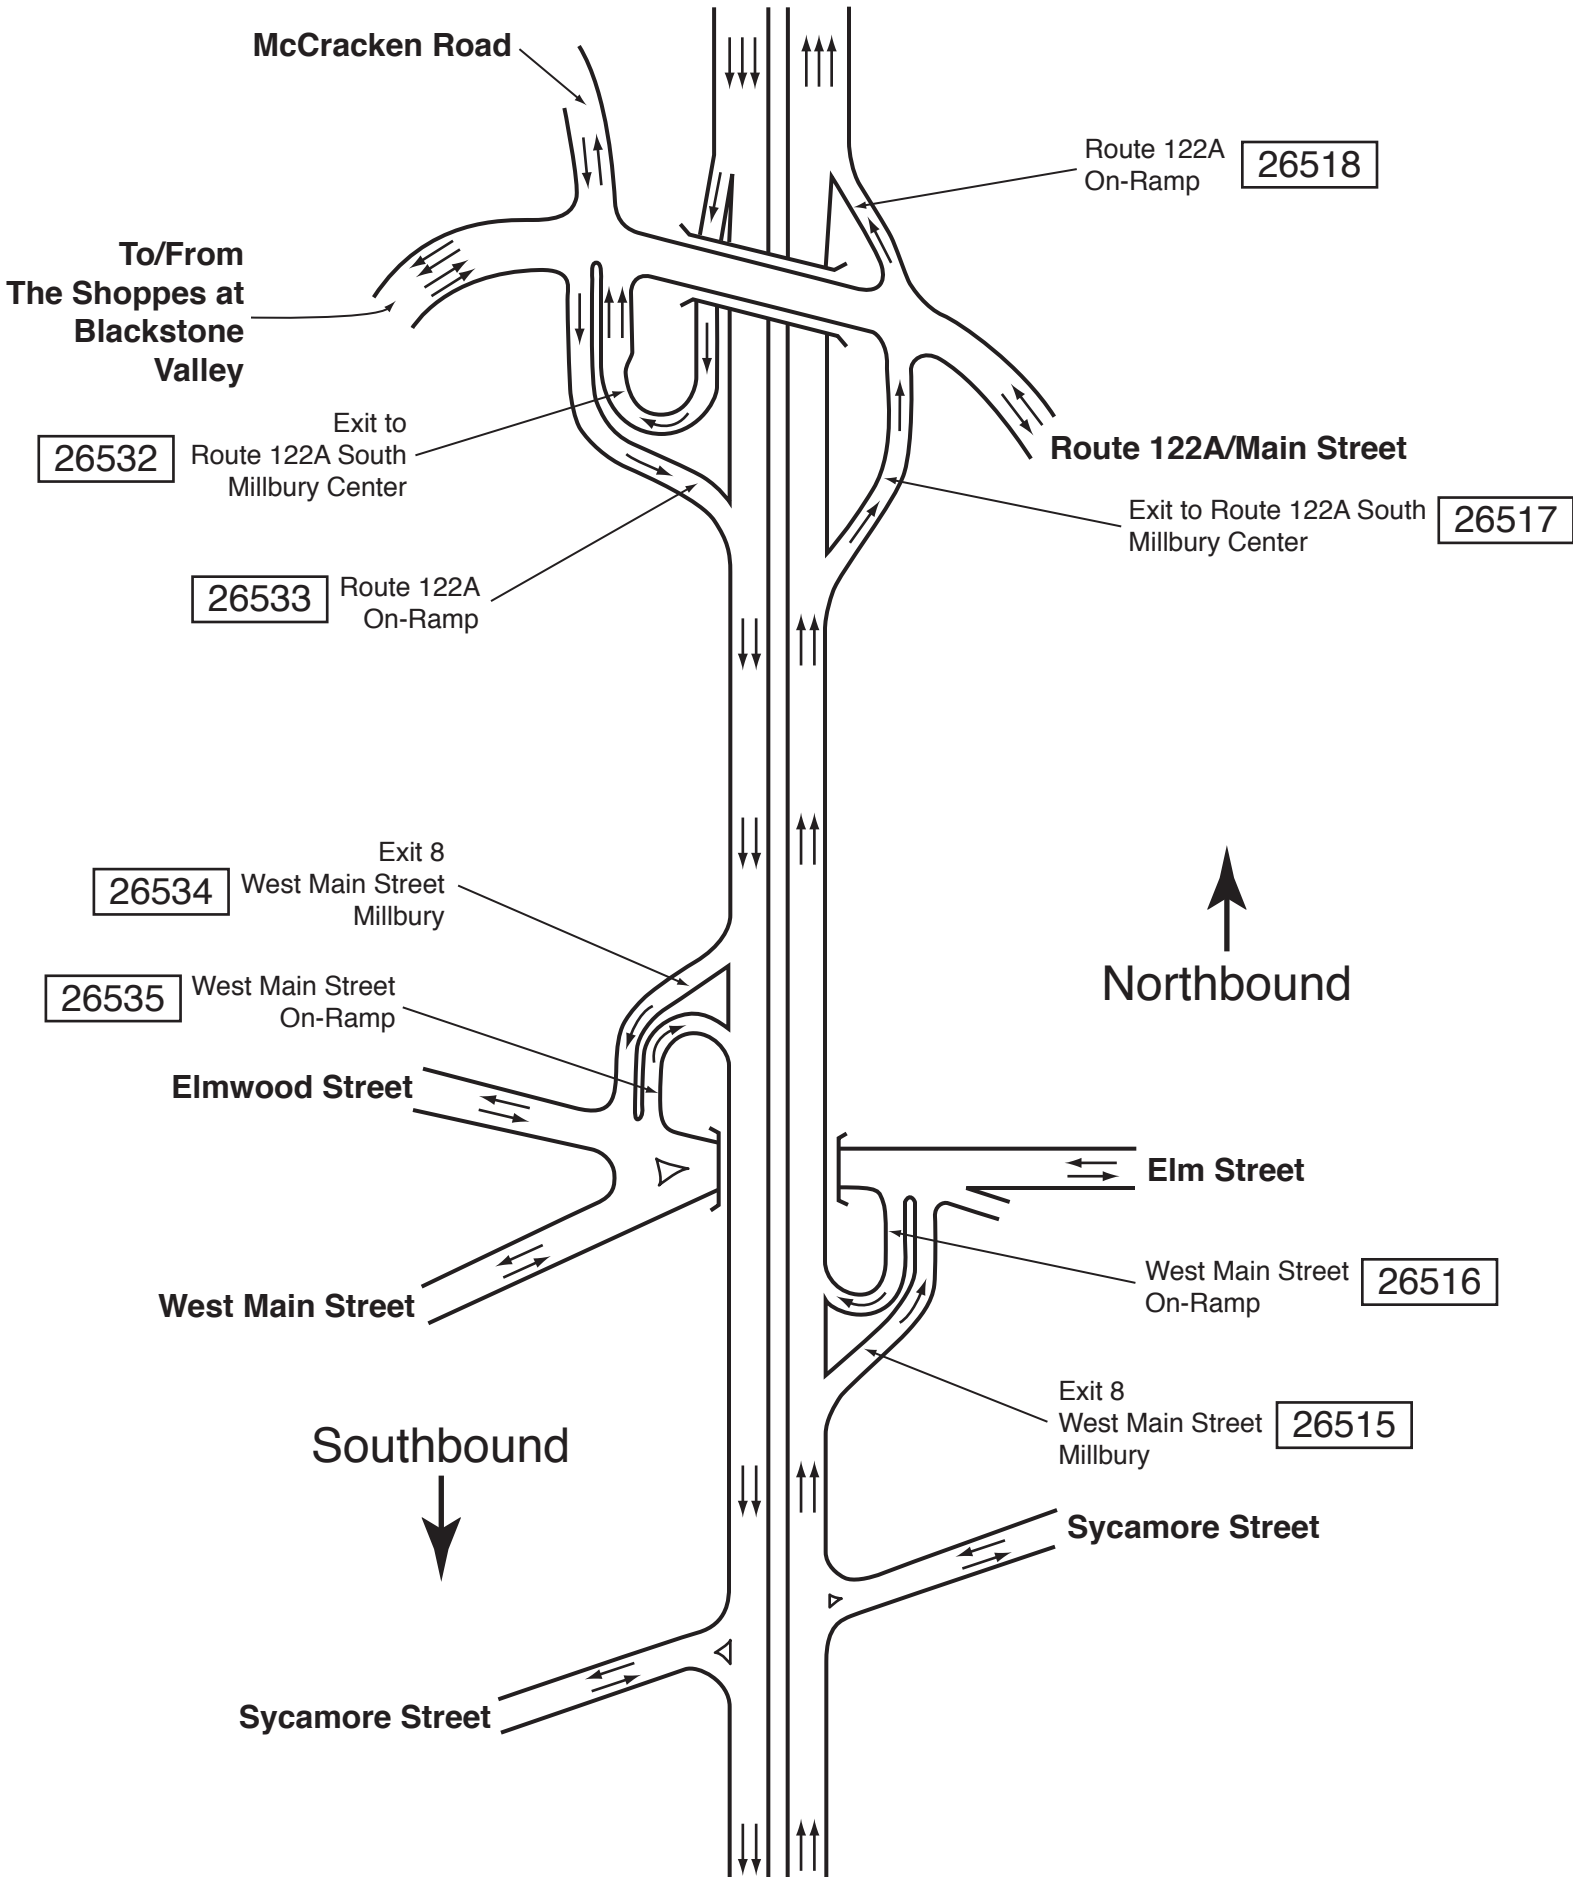

# Route 146: Rhode Island State Line to I-290, Worcester

## Route 20/Mass Pike—Blackstone River Road: Worcester