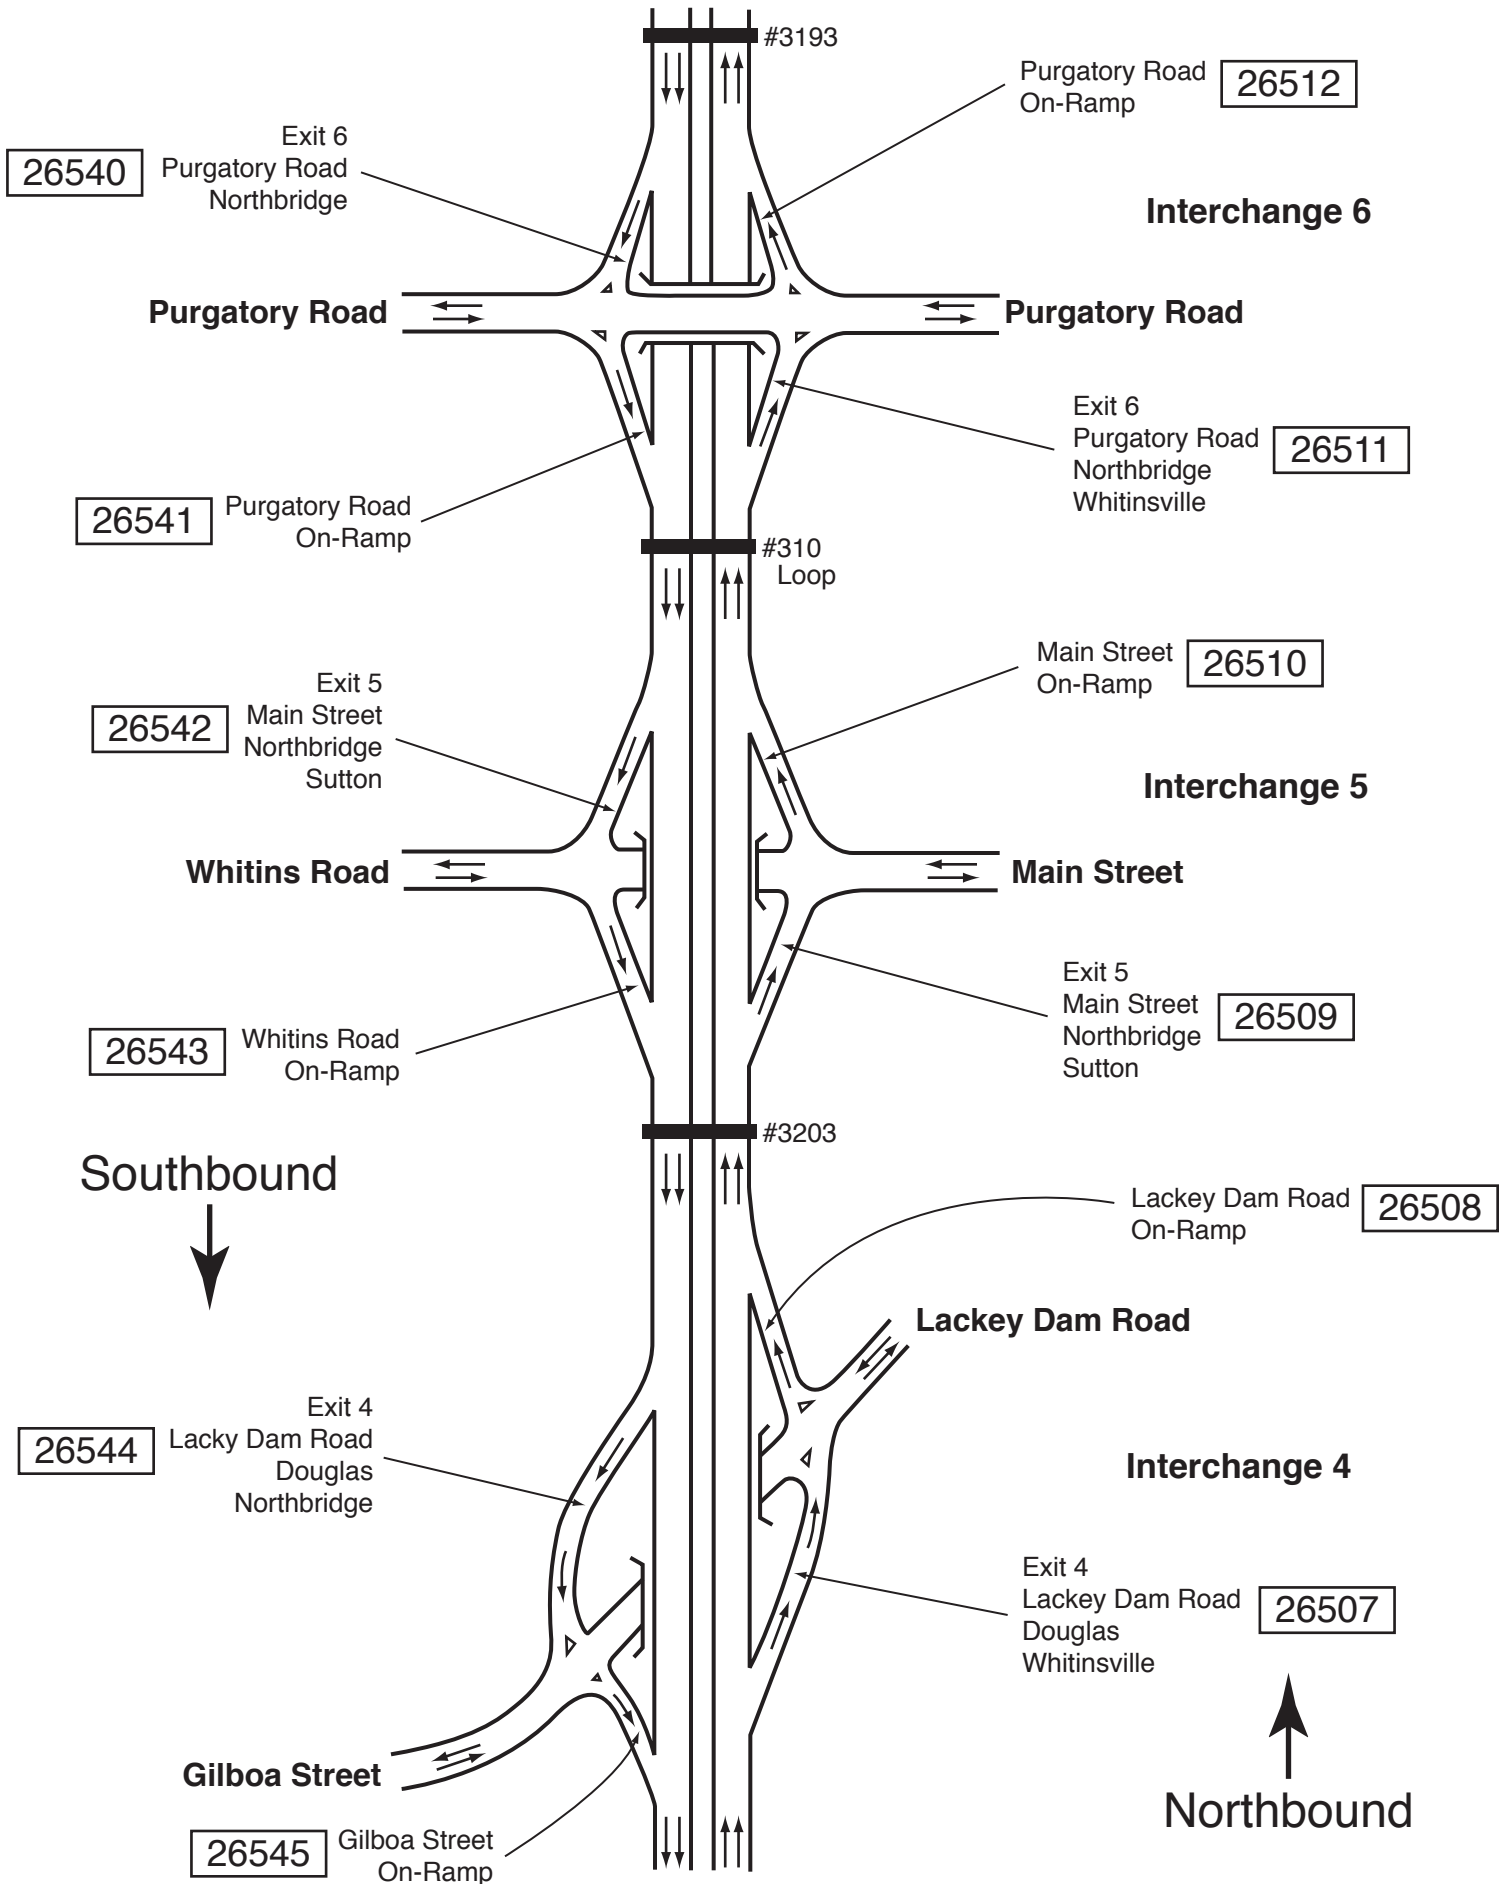

Route 146: Rhode Island State Line to I-290, Worcester Lackey Dam Road—Main Street—Purgatory Road: Sutton