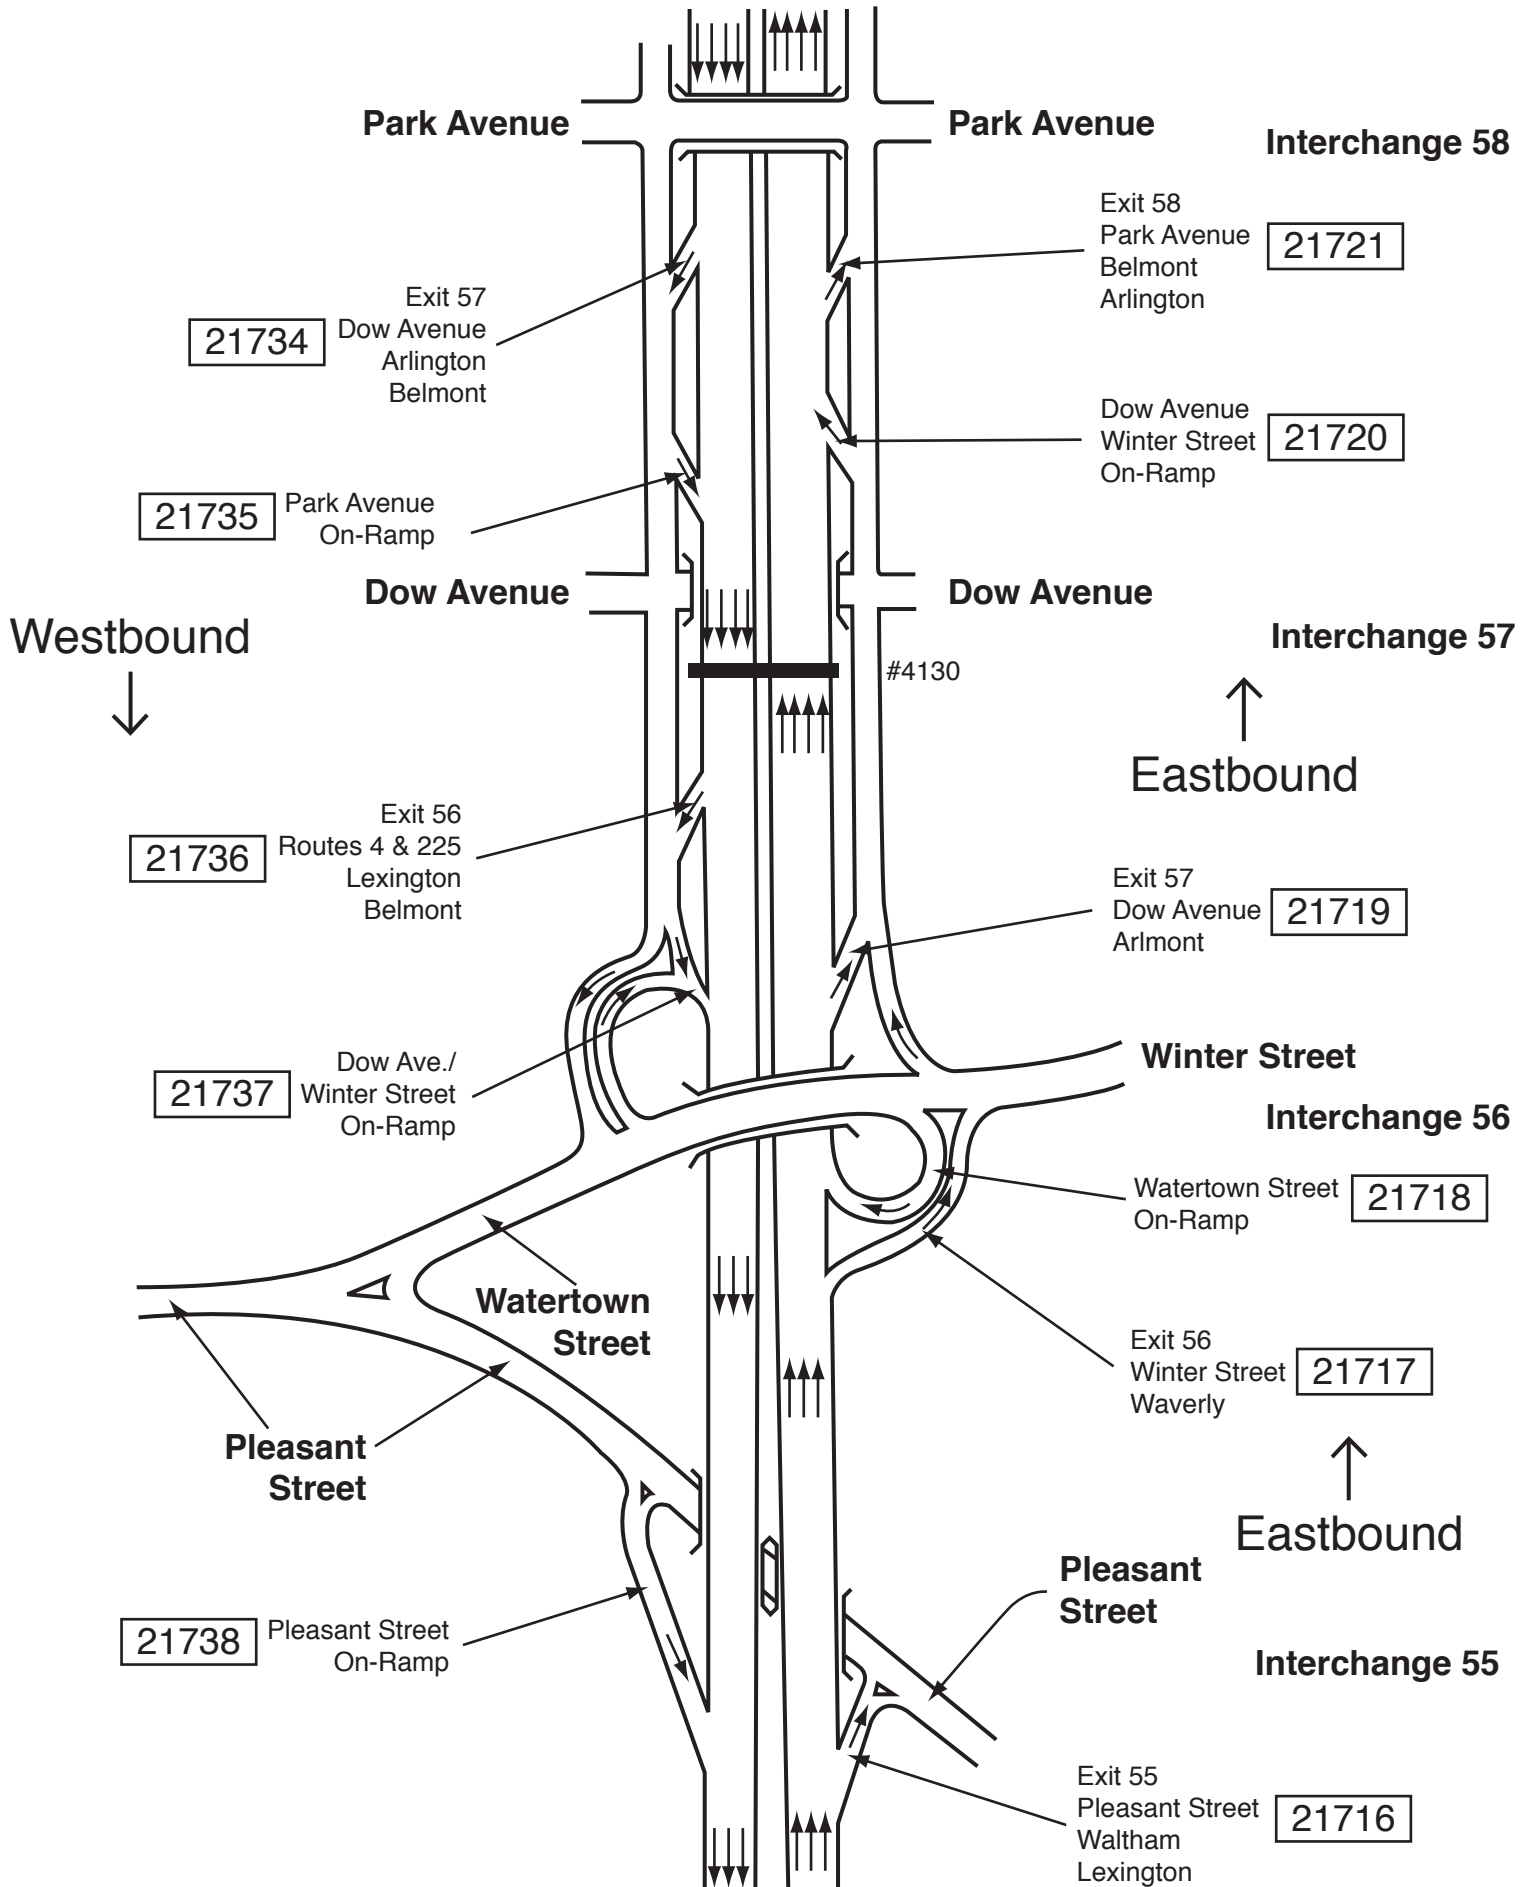

Route 2 Near West

Route 2 Near West: I-95 — Alewife

I-95/Route 128 – Spring Street – Waltham Street: Lexington

Route 2 Near West: I-95 — Alewife

Pleasant Street – Winter Street – Dow Avenue – Park Avenue: Lexington – Arlington

Route 2 Near West: I-95 – Alewife Route 60 – Lake Street – Alewife: Arlington – Cambridge