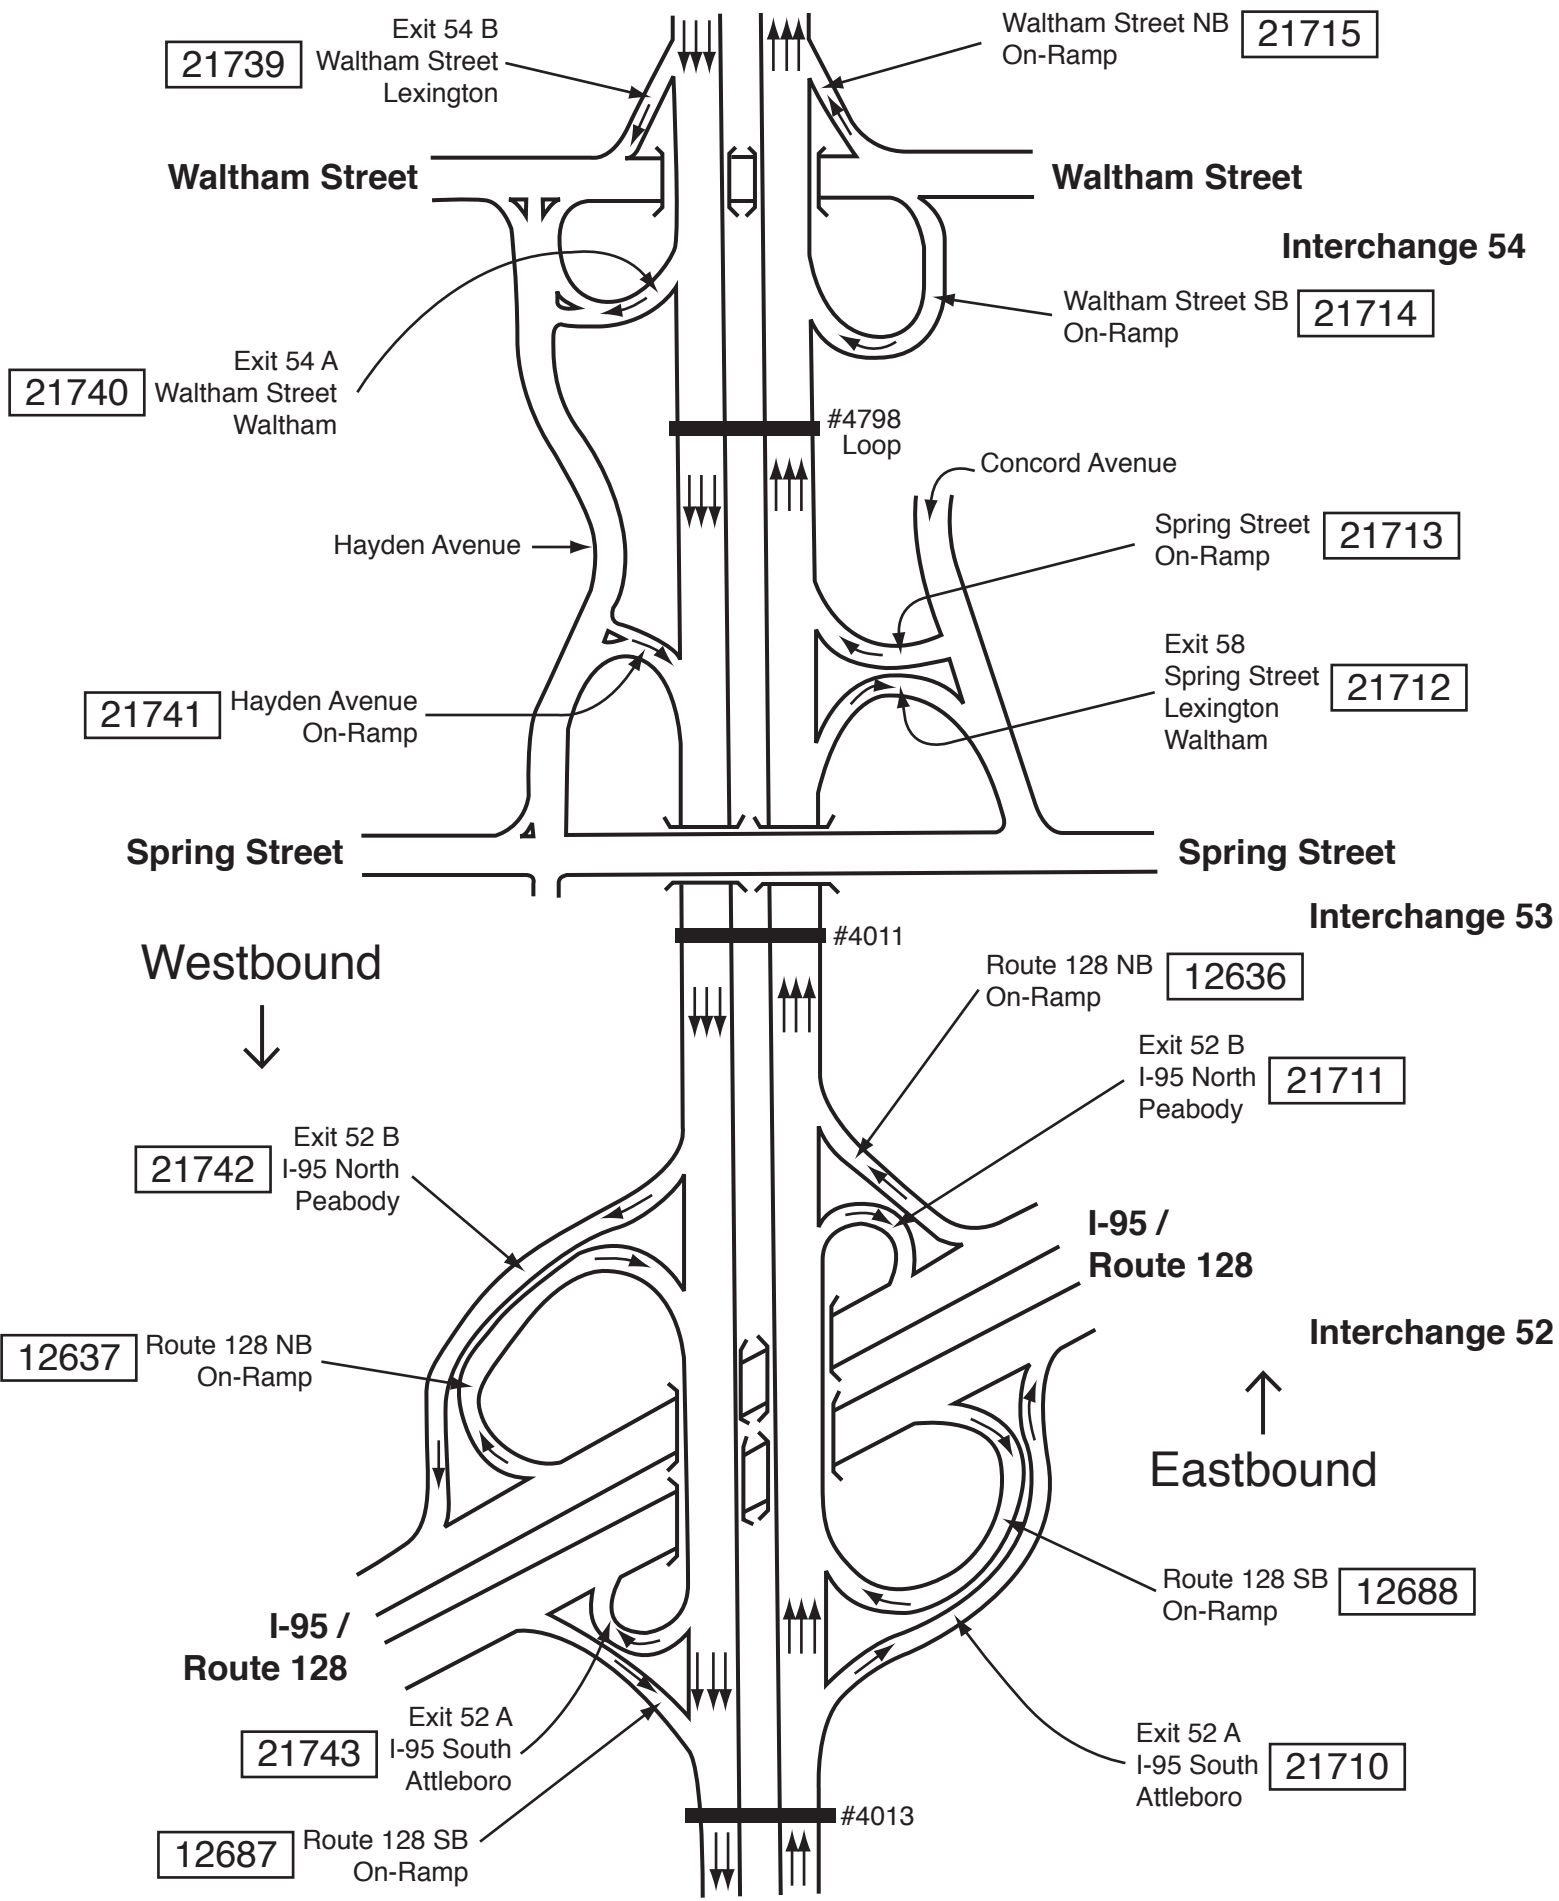

Route 2 Near West

Route 2 Near West: I-95 — Alewife

I-95/Route 128 – Spring Street – Waltham Street: Lexington

Route 2 Near West: I-95 — Alewife

Pleasant Street – Winter Street – Dow Avenue – Park Avenue: Lexington – Arlington

Route 2 Near West: I-95 – Alewife Route 60 – Lake Street – Alewife: Arlington – Cambridge