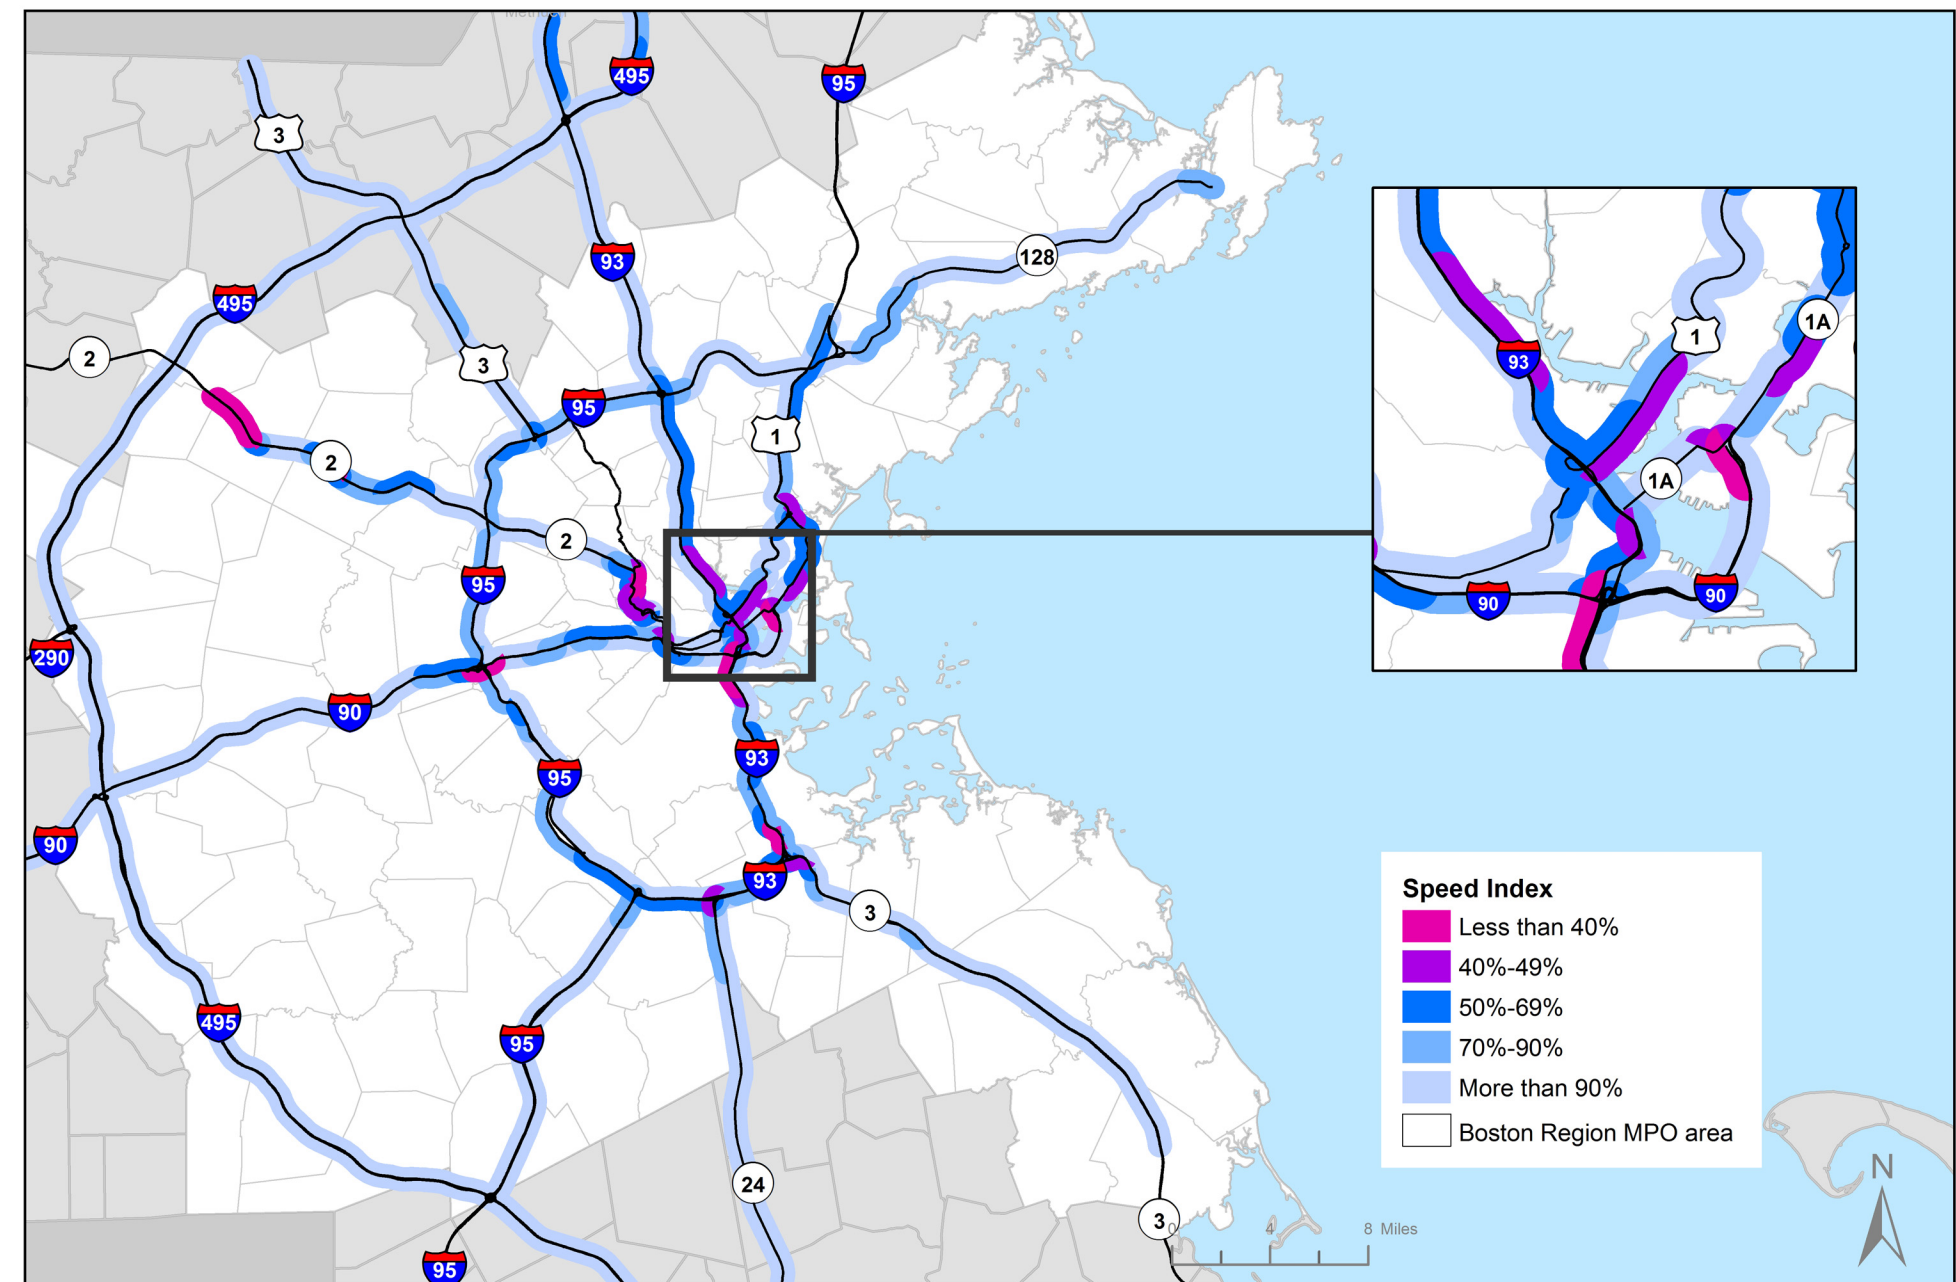

BOSTON
REGION
MPO

Speed Indexes for Expressways:
AM Peak Period, 2004-07

*Congestion
Management
Process*

BOSTON
REGION
MPO

Speed Indexes for Expressways:
PM Peak Period, 2004-07

*Congestion
Management
Process*