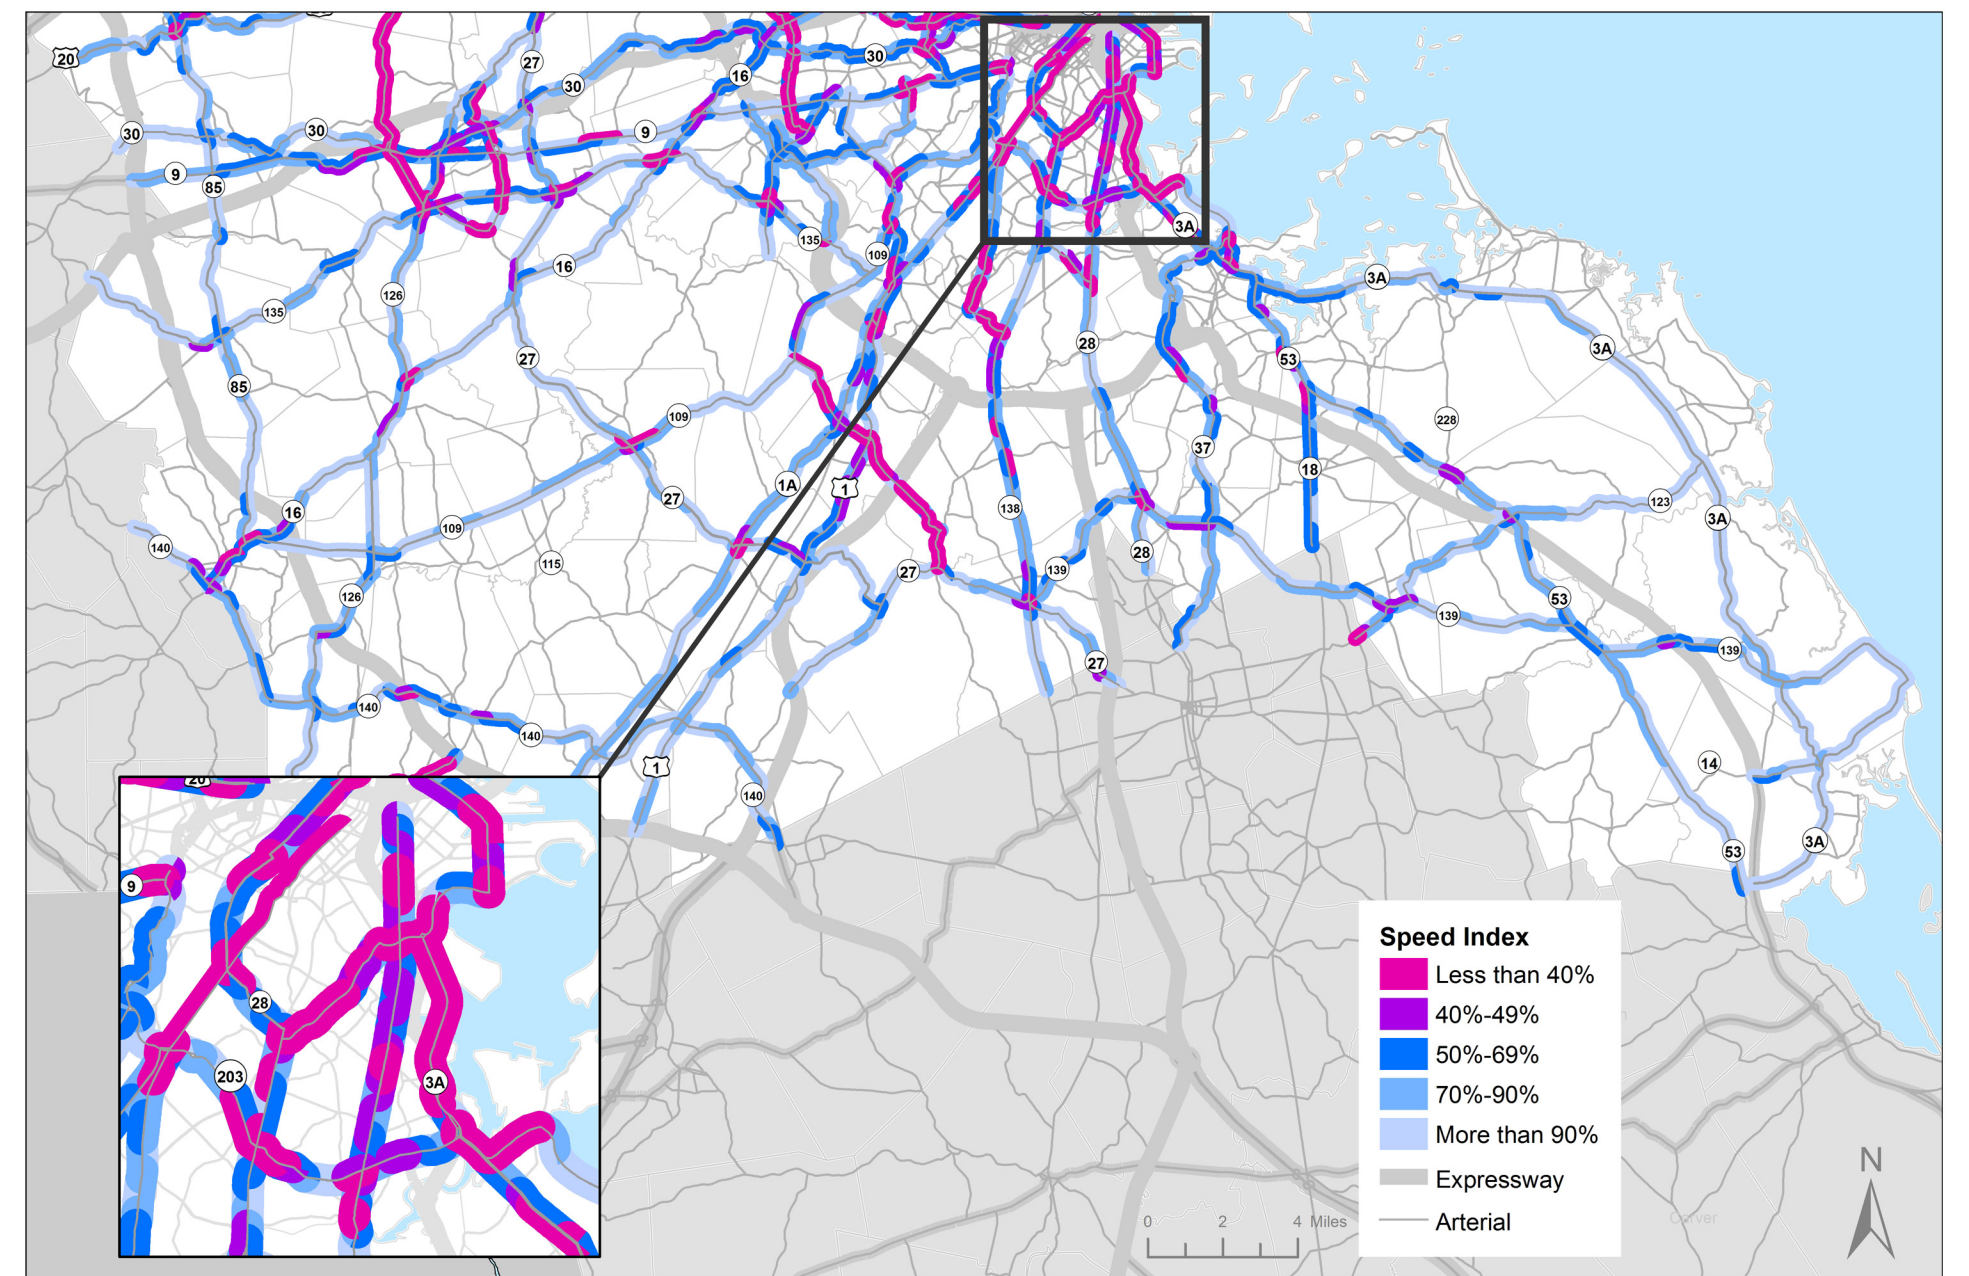

BOSTON REGION MPO
 Speed Indexes for Arterials: Northern Half of MPO Area, AM Peak Period, 2001-08
 Congestion Management Process

BOSTON REGION MPO
 Speed Indexes for Arterials: Northern Half of MPO Area, PM Peak Period, 2001-08
 Congestion Management Process

BOSTON REGION MPO
 Speed Indexes for Arterials: Southern Half of MPO Area, AM Peak Period, 2001-08
 Congestion Management Process

BOSTON REGION MPO
 Speed Indexes for Arterials: Southern Half of MPO Area, PM Peak Period, 2001-08
 Congestion Management Process