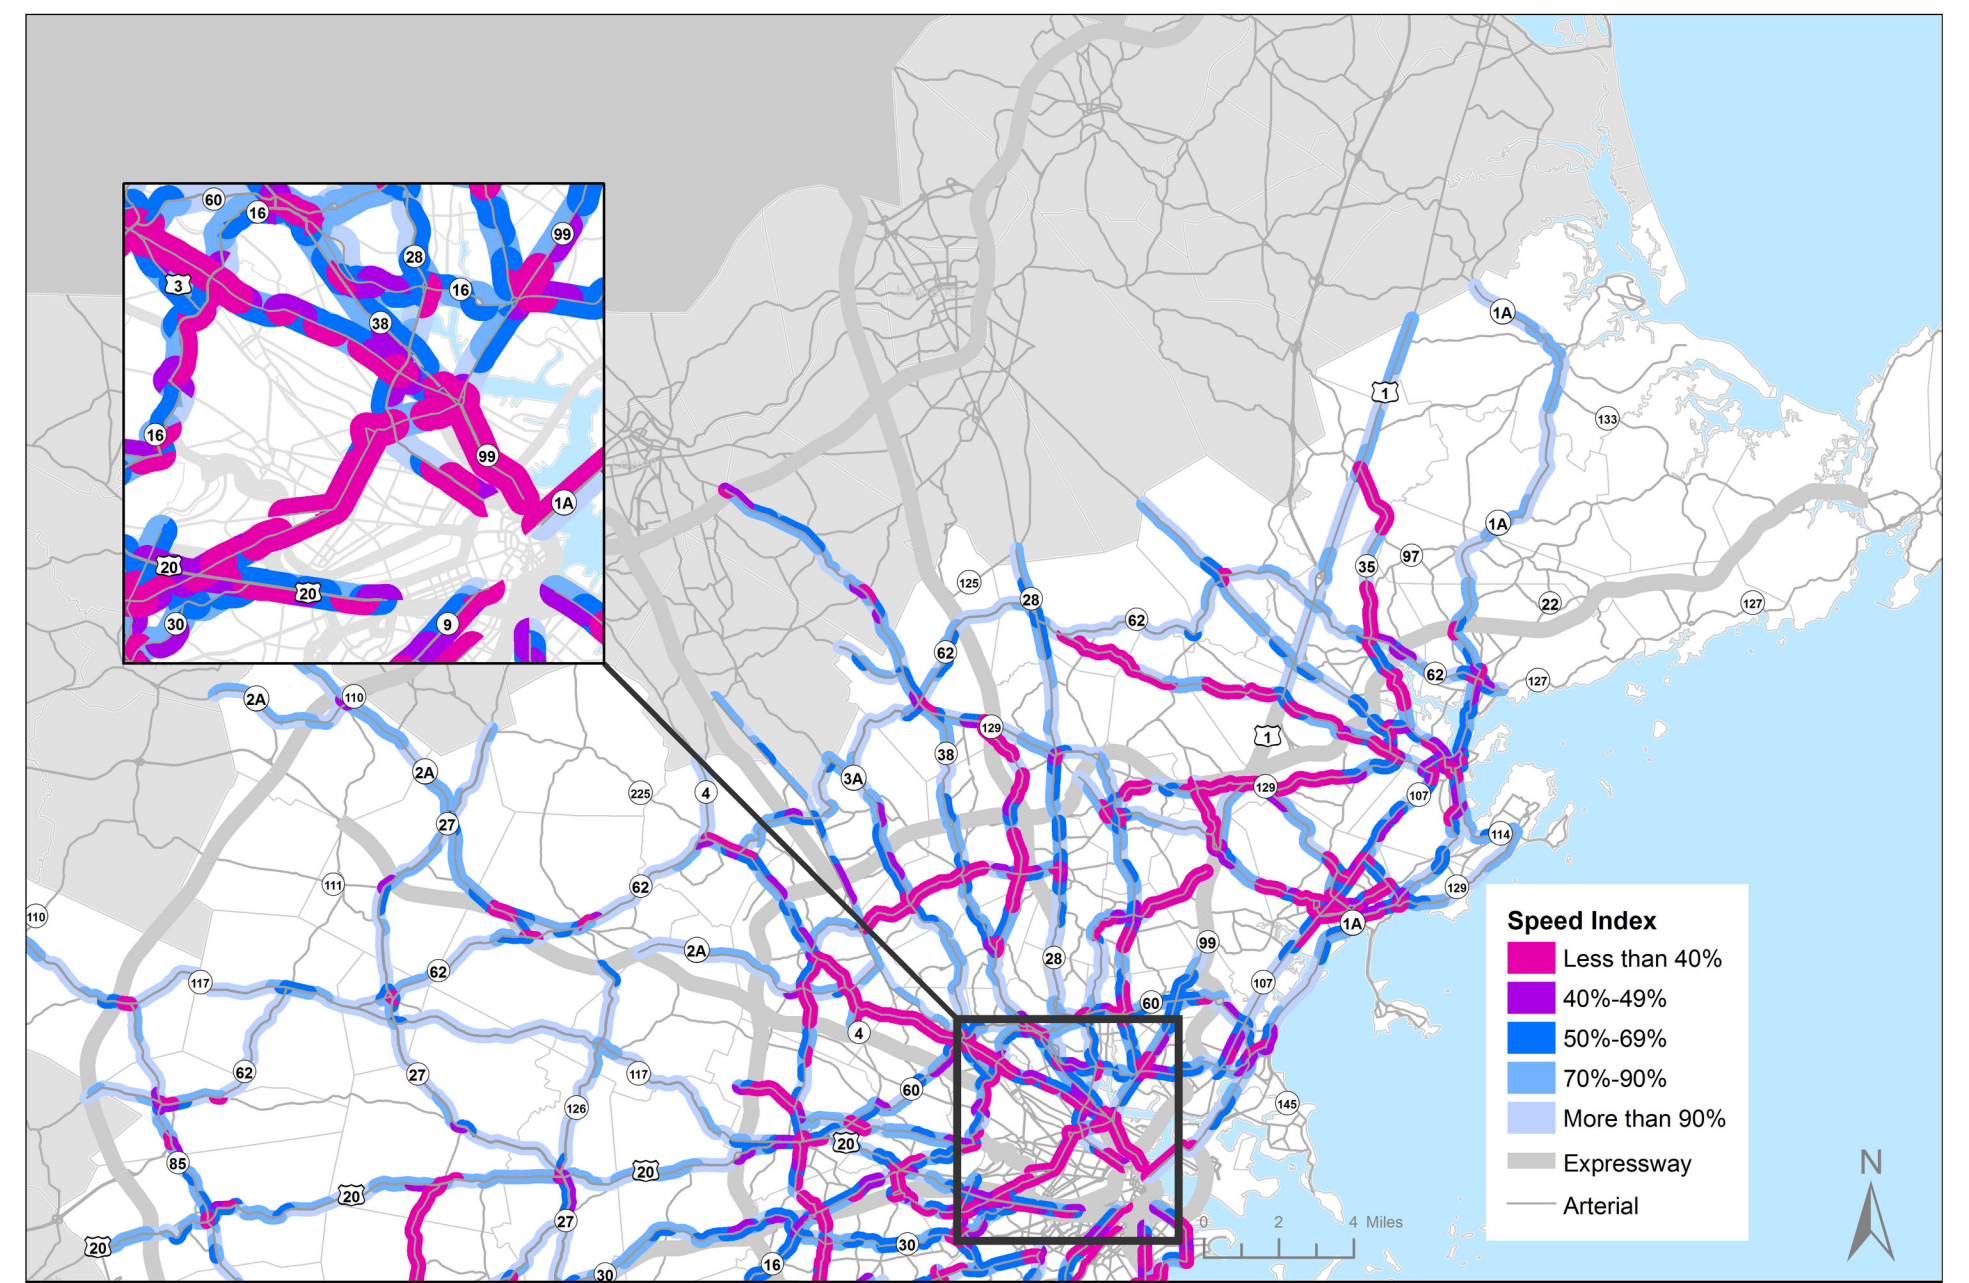

BOSTON REGION MPO
 Speed Indexes for Arterials: Northern Half of MPO Area, AM Peak Period, 2001-08
 Congestion Management Process

BOSTON REGION MPO
 Speed Indexes for Arterials: Northern Half of MPO Area, PM Peak Period, 2001-08
 Congestion Management Process

BOSTON REGION MPO
 Speed Indexes for Arterials: Southern Half of MPO Area, AM Peak Period, 2001-08
 Congestion Management Process

BOSTON REGION MPO
 Speed Indexes for Arterials: Southern Half of MPO Area, PM Peak Period, 2001-08
 Congestion Management Process