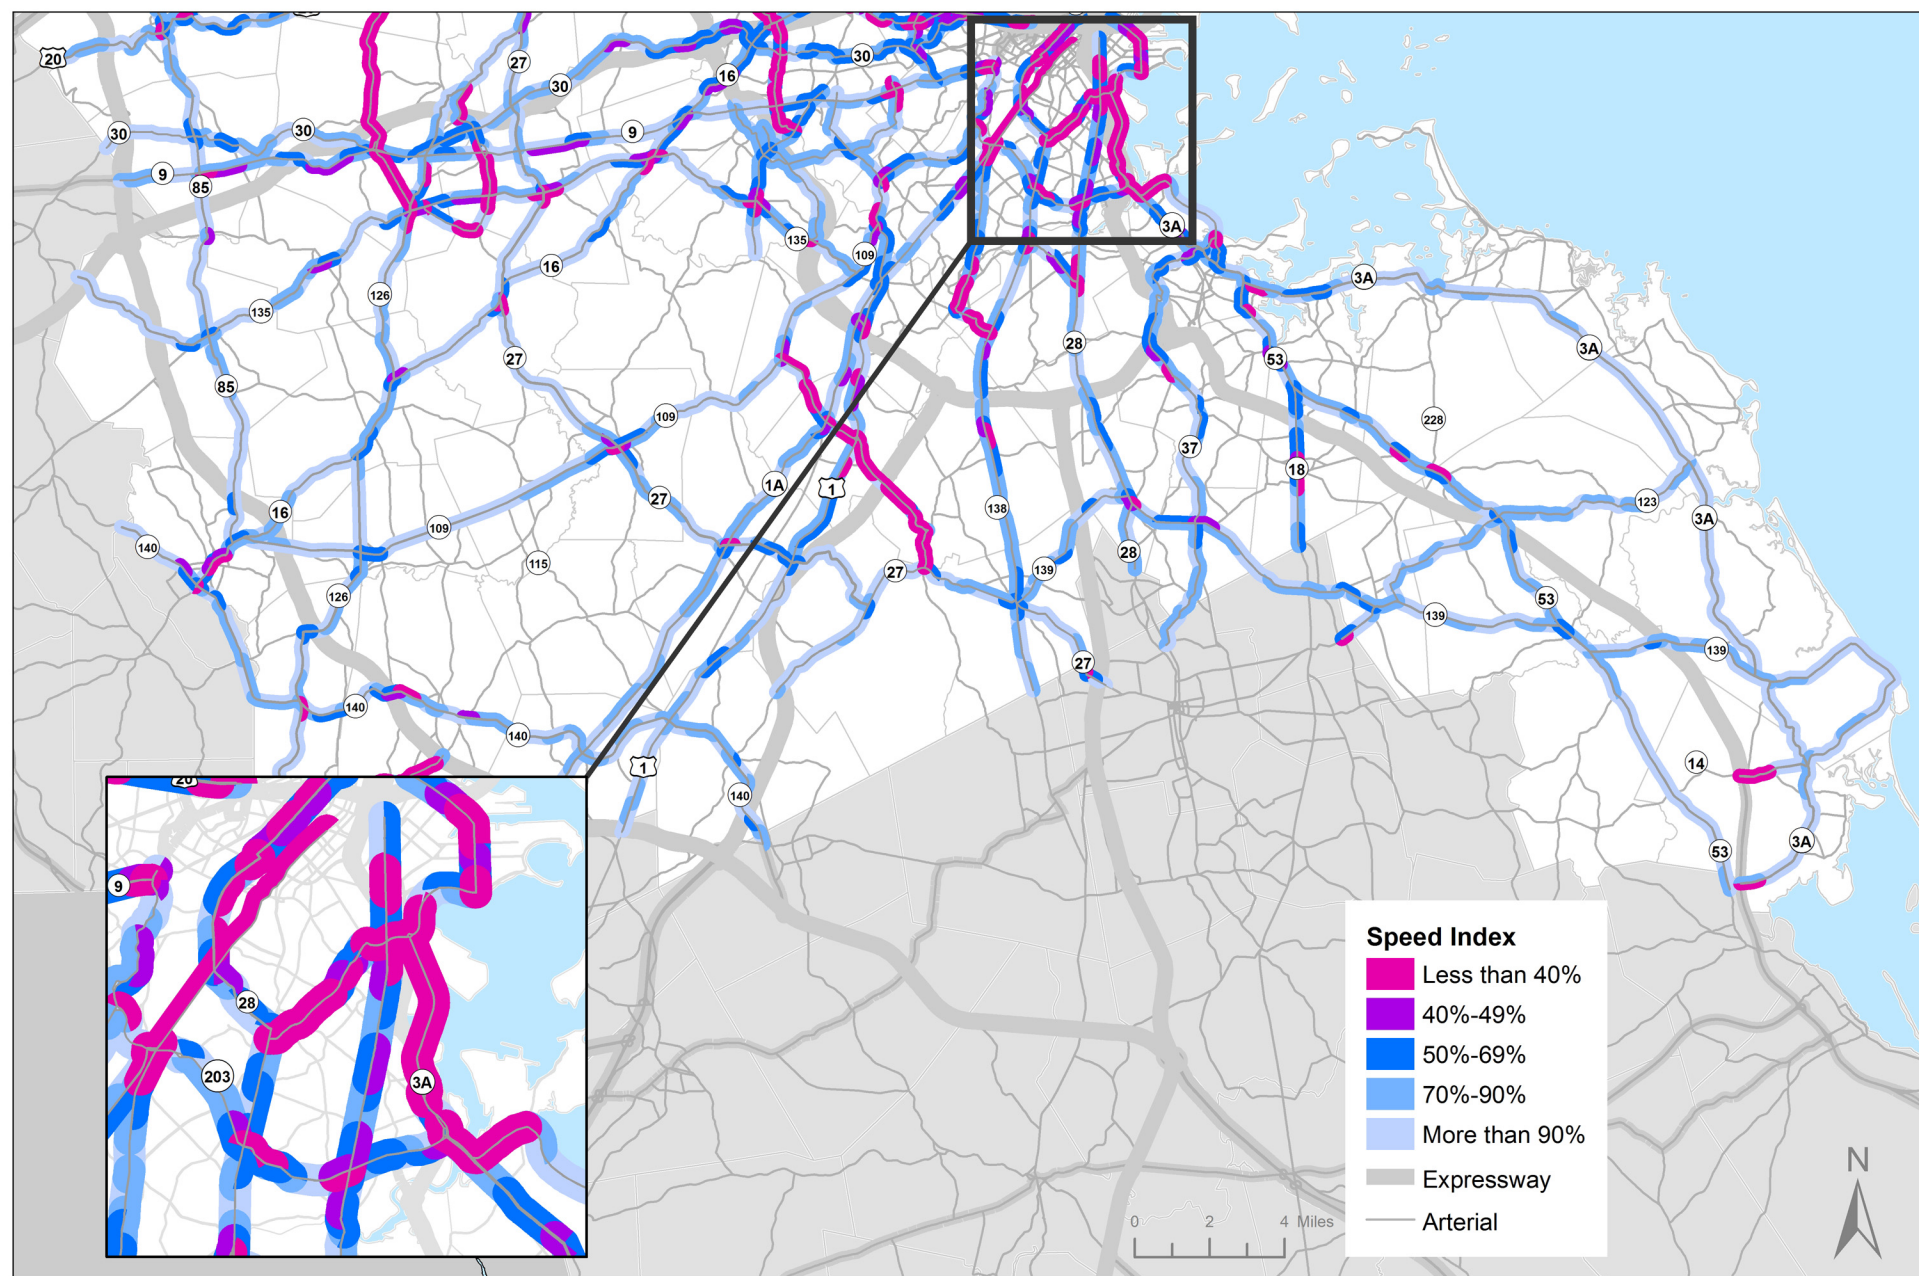

BOSTON REGION MPO
 Speed Indexes for Arterials: Northern Half of MPO Area, AM Peak Period, 2001-08
 Congestion Management Process

BOSTON REGION MPO
 Speed Indexes for Arterials: Northern Half of MPO Area, PM Peak Period, 2001-08
 Congestion Management Process

BOSTON REGION MPO
 Speed Indexes for Arterials: Southern Half of MPO Area, AM Peak Period, 2001-08
 Congestion Management Process

BOSTON REGION MPO
 Speed Indexes for Arterials: Southern Half of MPO Area, PM Peak Period, 2001-08
 Congestion Management Process