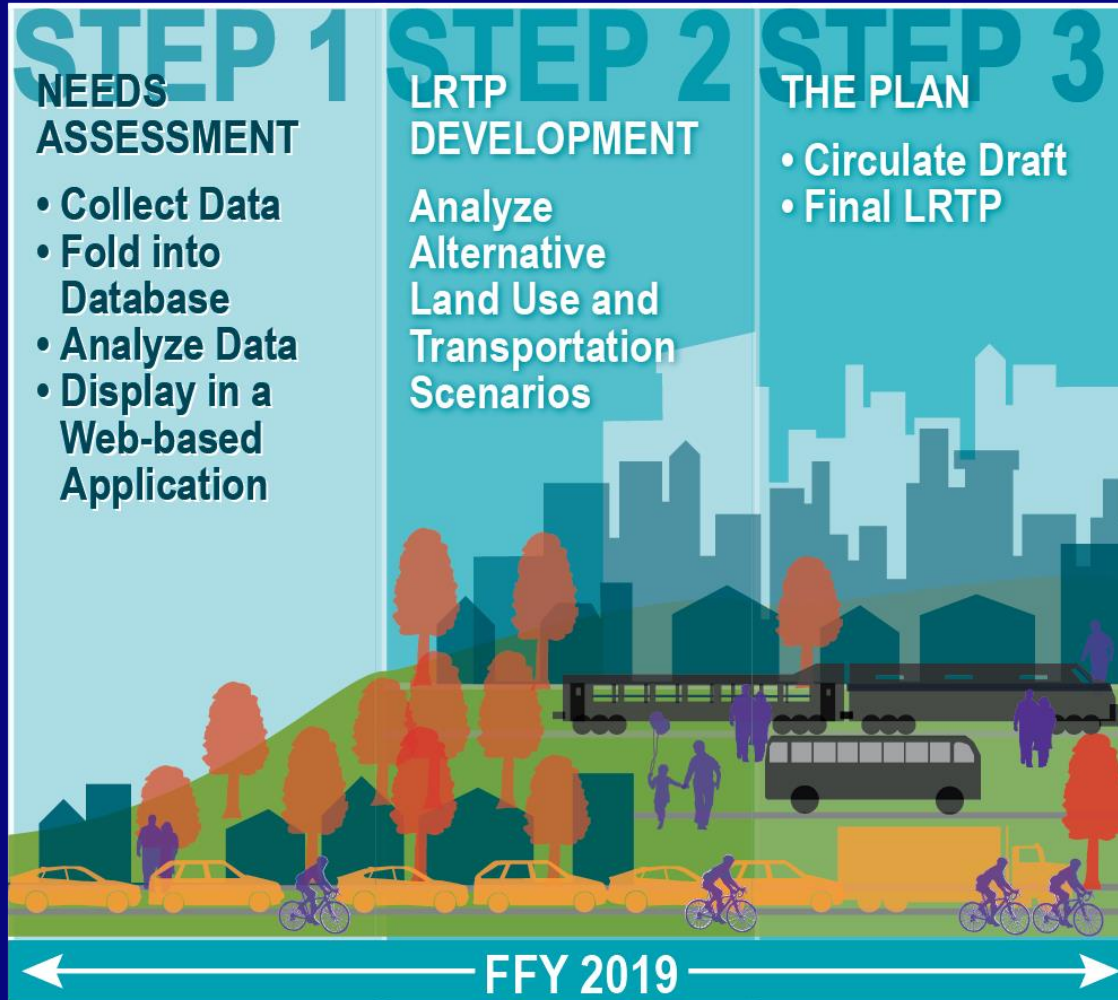

Long-Range Transportation Plan

October 10, 2018

Anne McGahan

Boston Region Metropolitan Planning Organization

destination
2040

The logo consists of the word "destination" in a bold, orange, sans-serif font. The letter "i" is replaced by a light blue location pin icon with an orange dot in the center. Below "destination" is the year "2040" in a large, bold, red, sans-serif font.

Long-Range Transportation Plan

L RTP Development Schedule